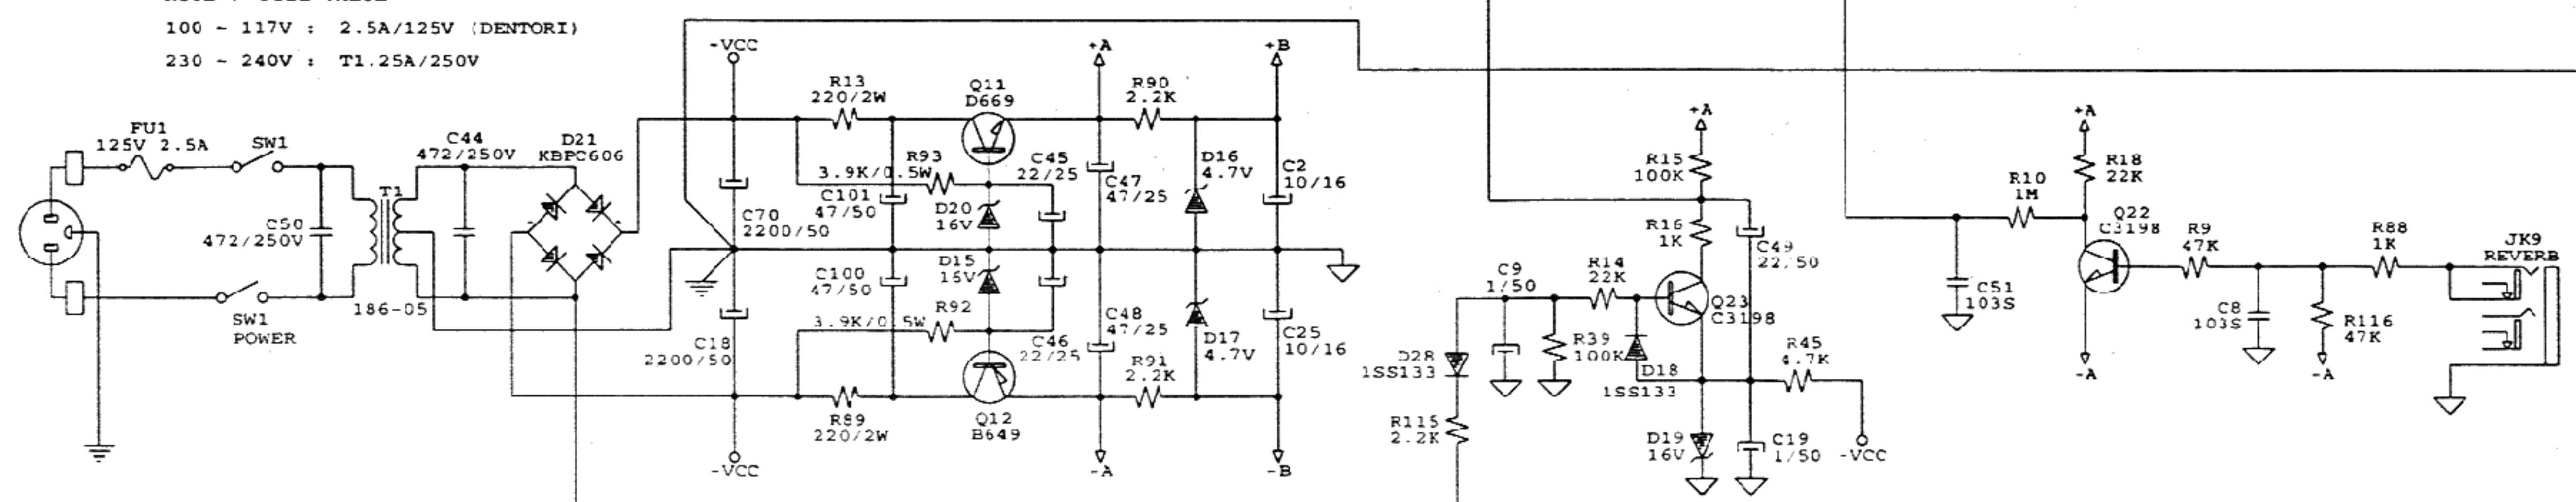

NOTE : FUSE VALUE  
 100 - 117V : 2.5A/125V (DENTORI)  
 230 - 240V : T1.25A/250V

MUSICYO		
Title	GUITAR AMP	
Size	Document Number	REV
A2	SPARTAN 65R	
Date:	April 26, 2001	Sheet of