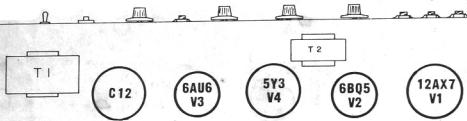

# Harmony

TUBE LAYOUT

MODEL NO. H410

117V - 60 CYCLES AC - .4 AMPS. INPUT 48 WATTS

THE HARMONY CO., CHICAGO, ILL. 60632, U.S.A.