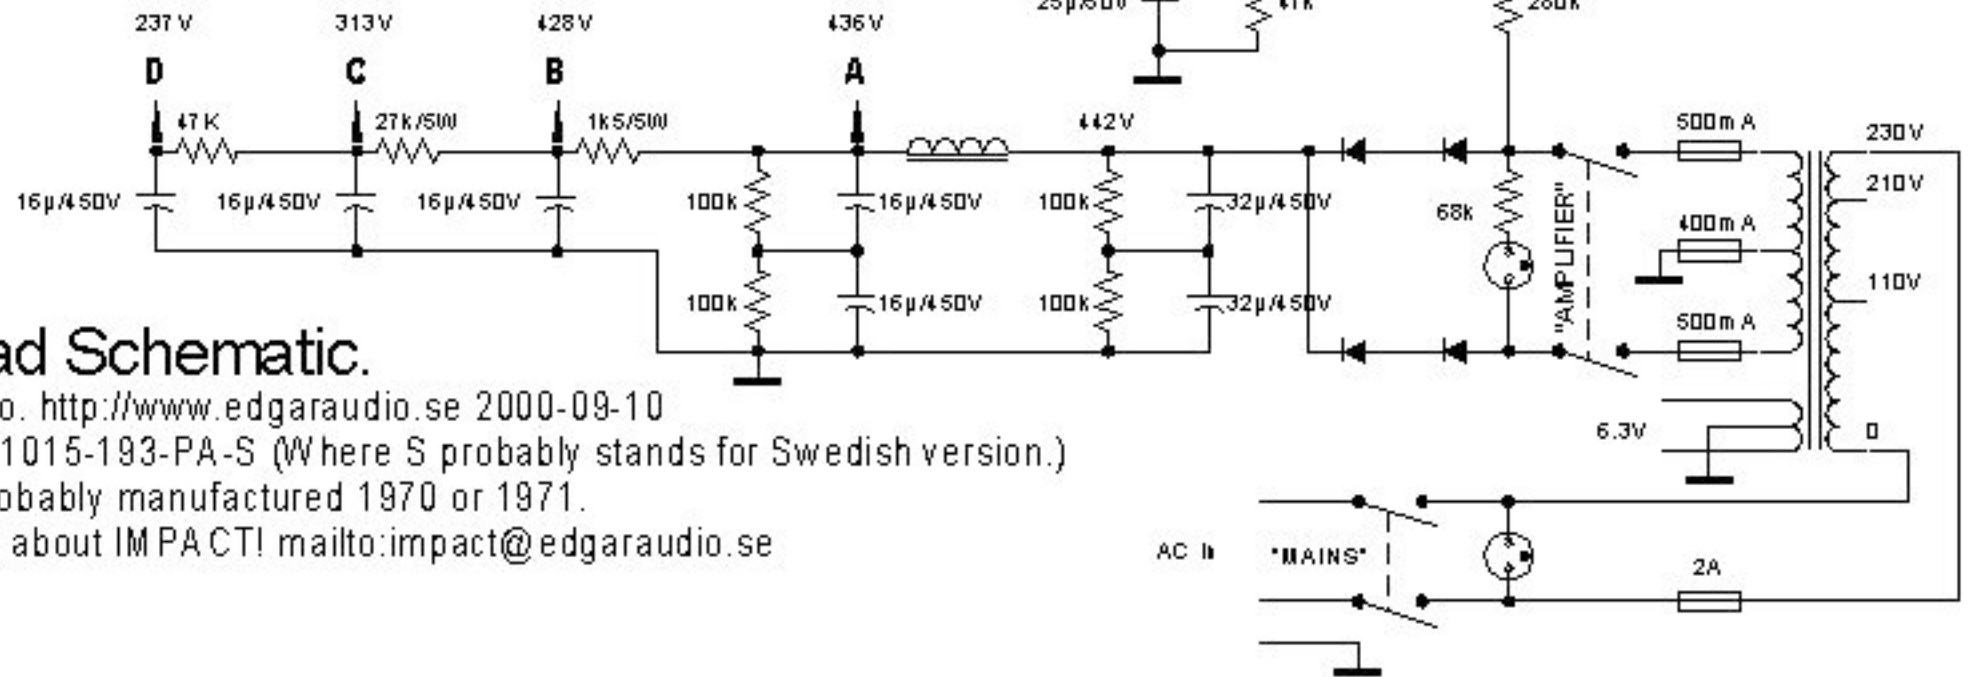

V1 - V3: ECC83/12AX7

V4 - V5: EL34

IMPACT 60W Amp Head Schematic.

Drawn by Sixten Forsén, EDGAR Audio. <http://www.edgaraudio.se> 2000-09-10

All values from amp with serialnumber 1015-193-PA-S (Where S probably stands for Swedish version.)