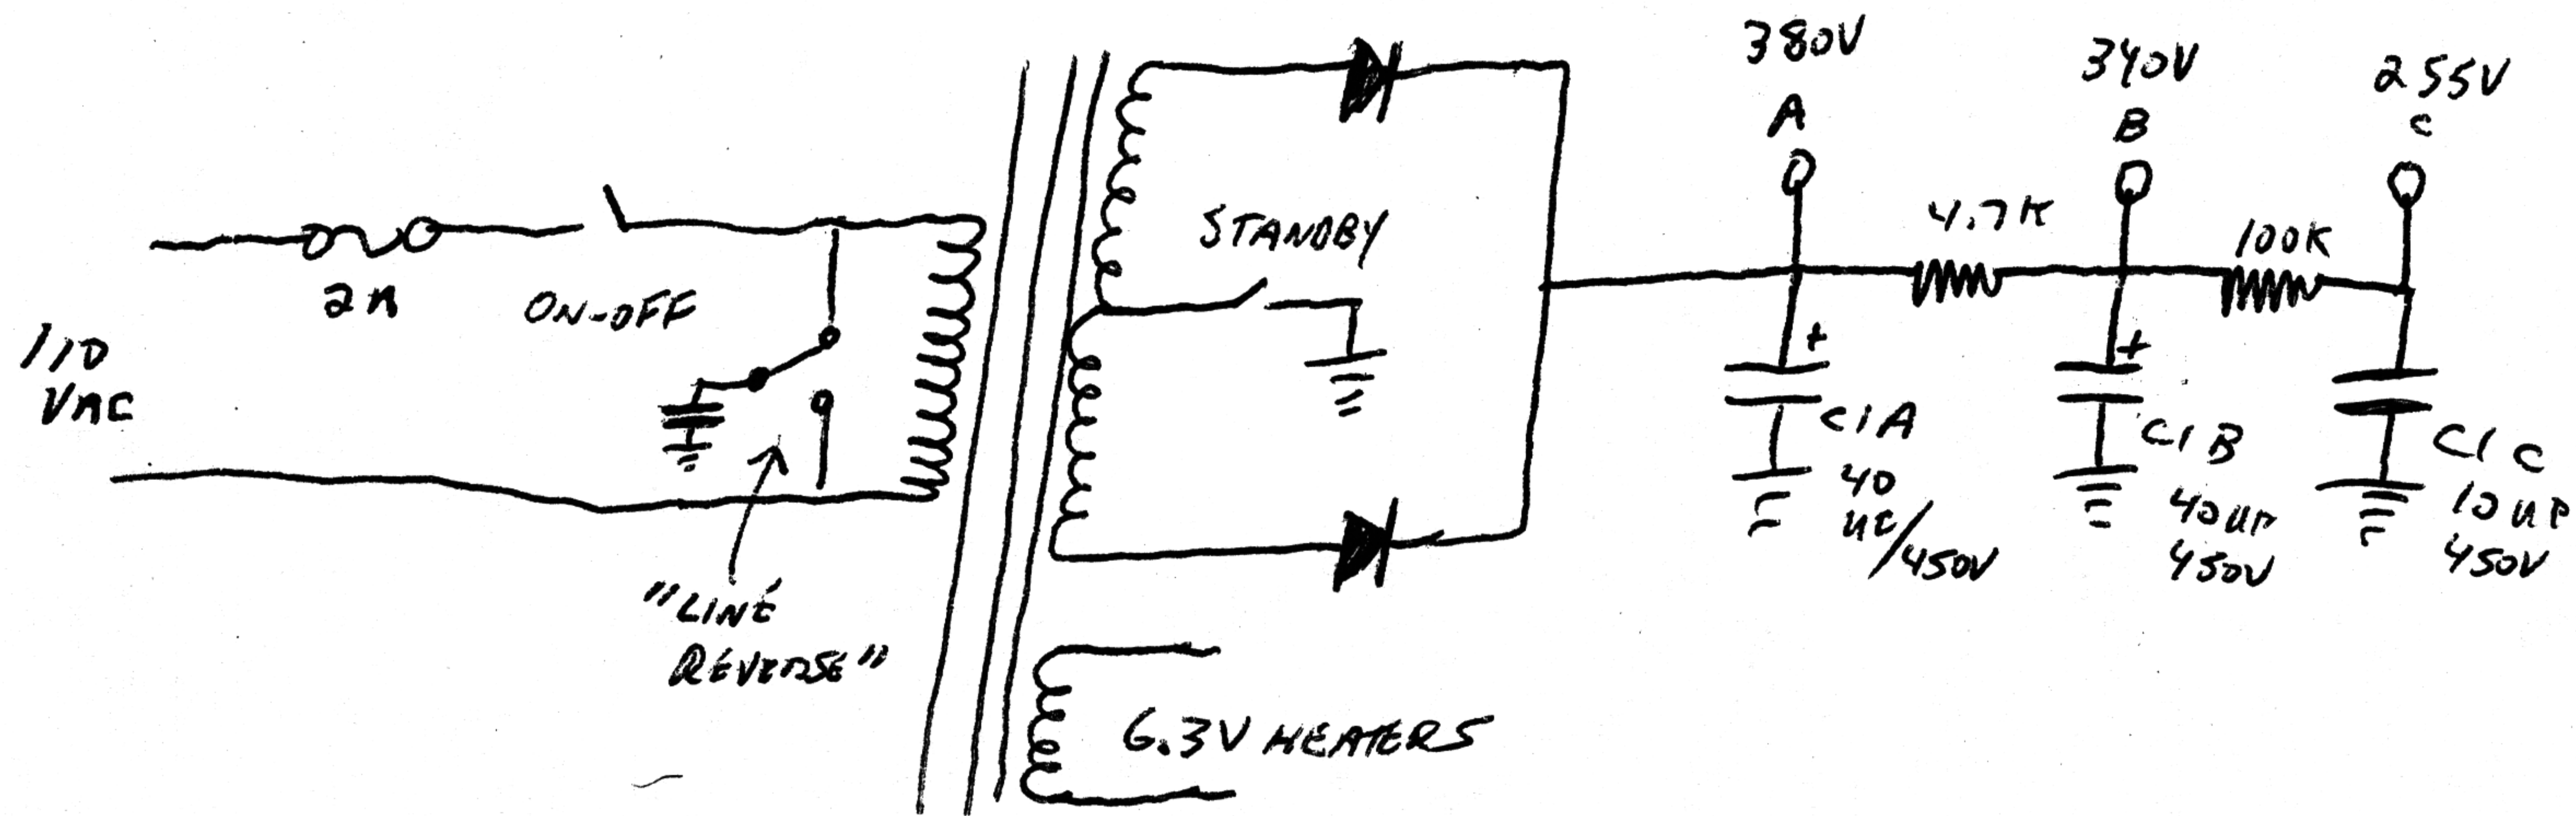

www.AlphaSoundandLight.com
 Copyright 2006 A.D.Forbes
 All Rights Reserved

PREMIER B-160
 BASS AMP
 DRAWN 2-96 ADF