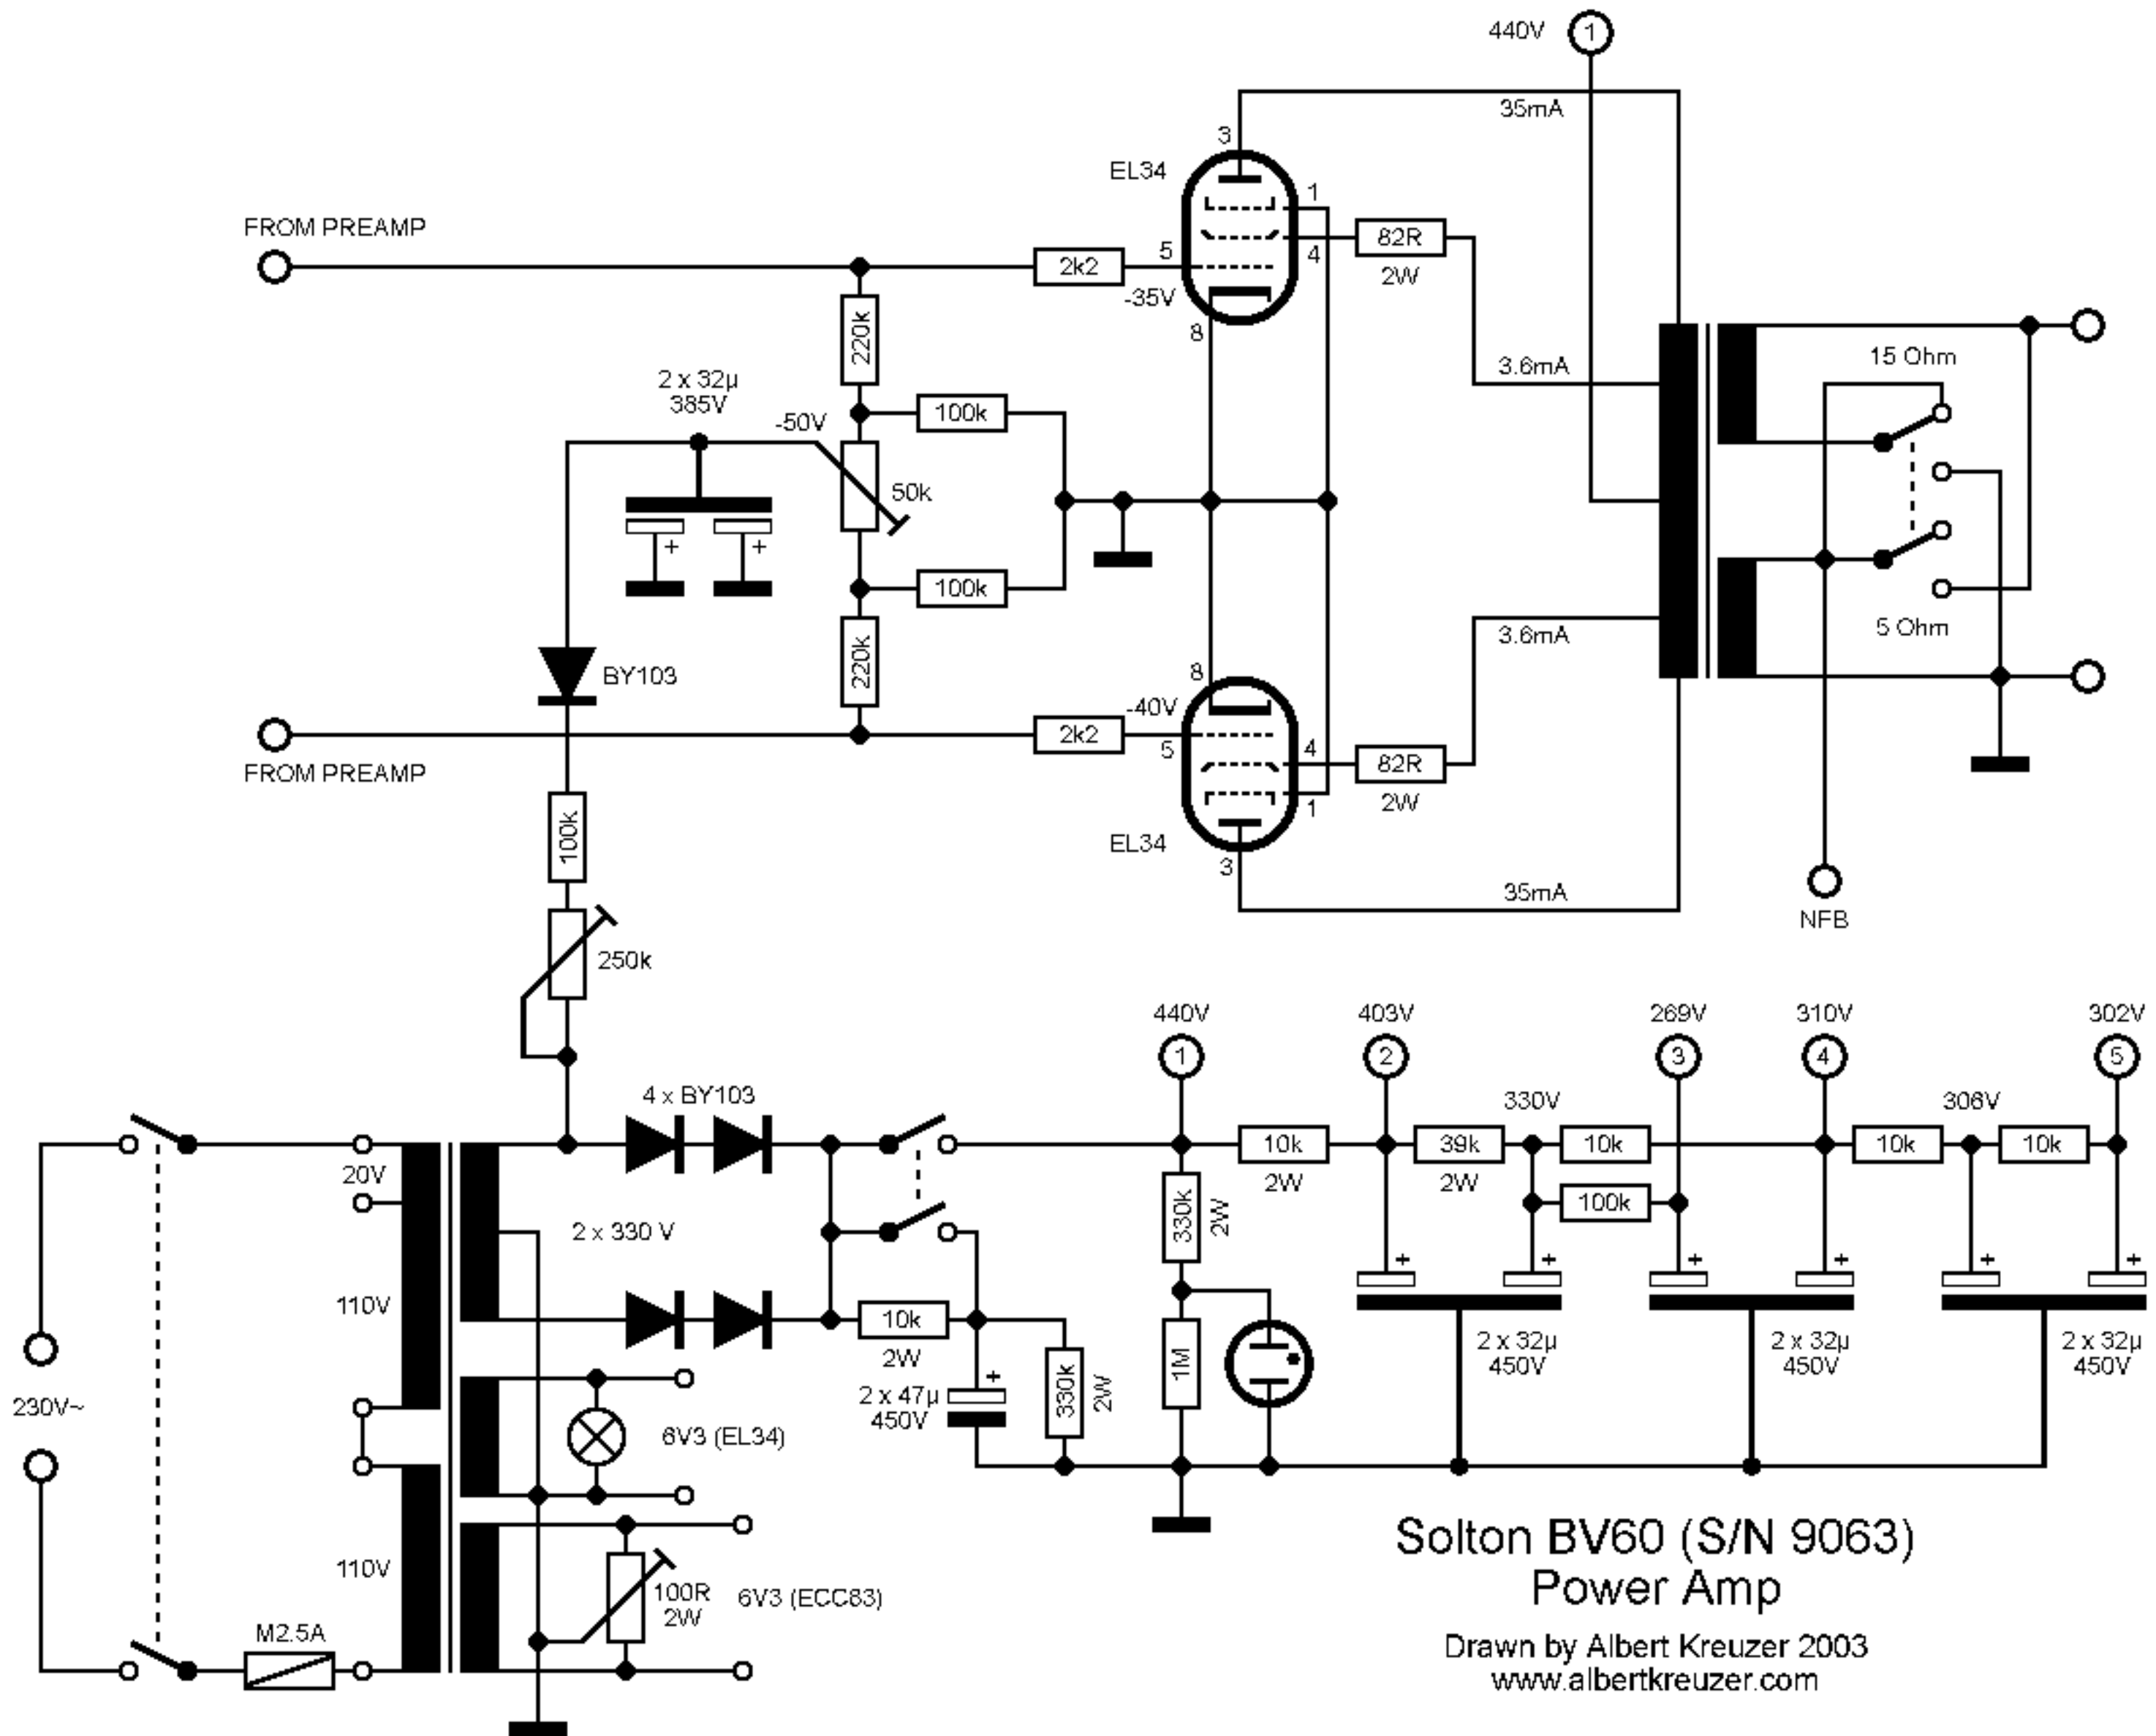

Solton BV60 Preamp

Drawn by Albert Kreuzer 2003
www.albertkruizer.com

Solton BV60 (S/N 9063)
Power Amp

Drawn by Albert Kreuzer 2003
www.albertkruizer.com