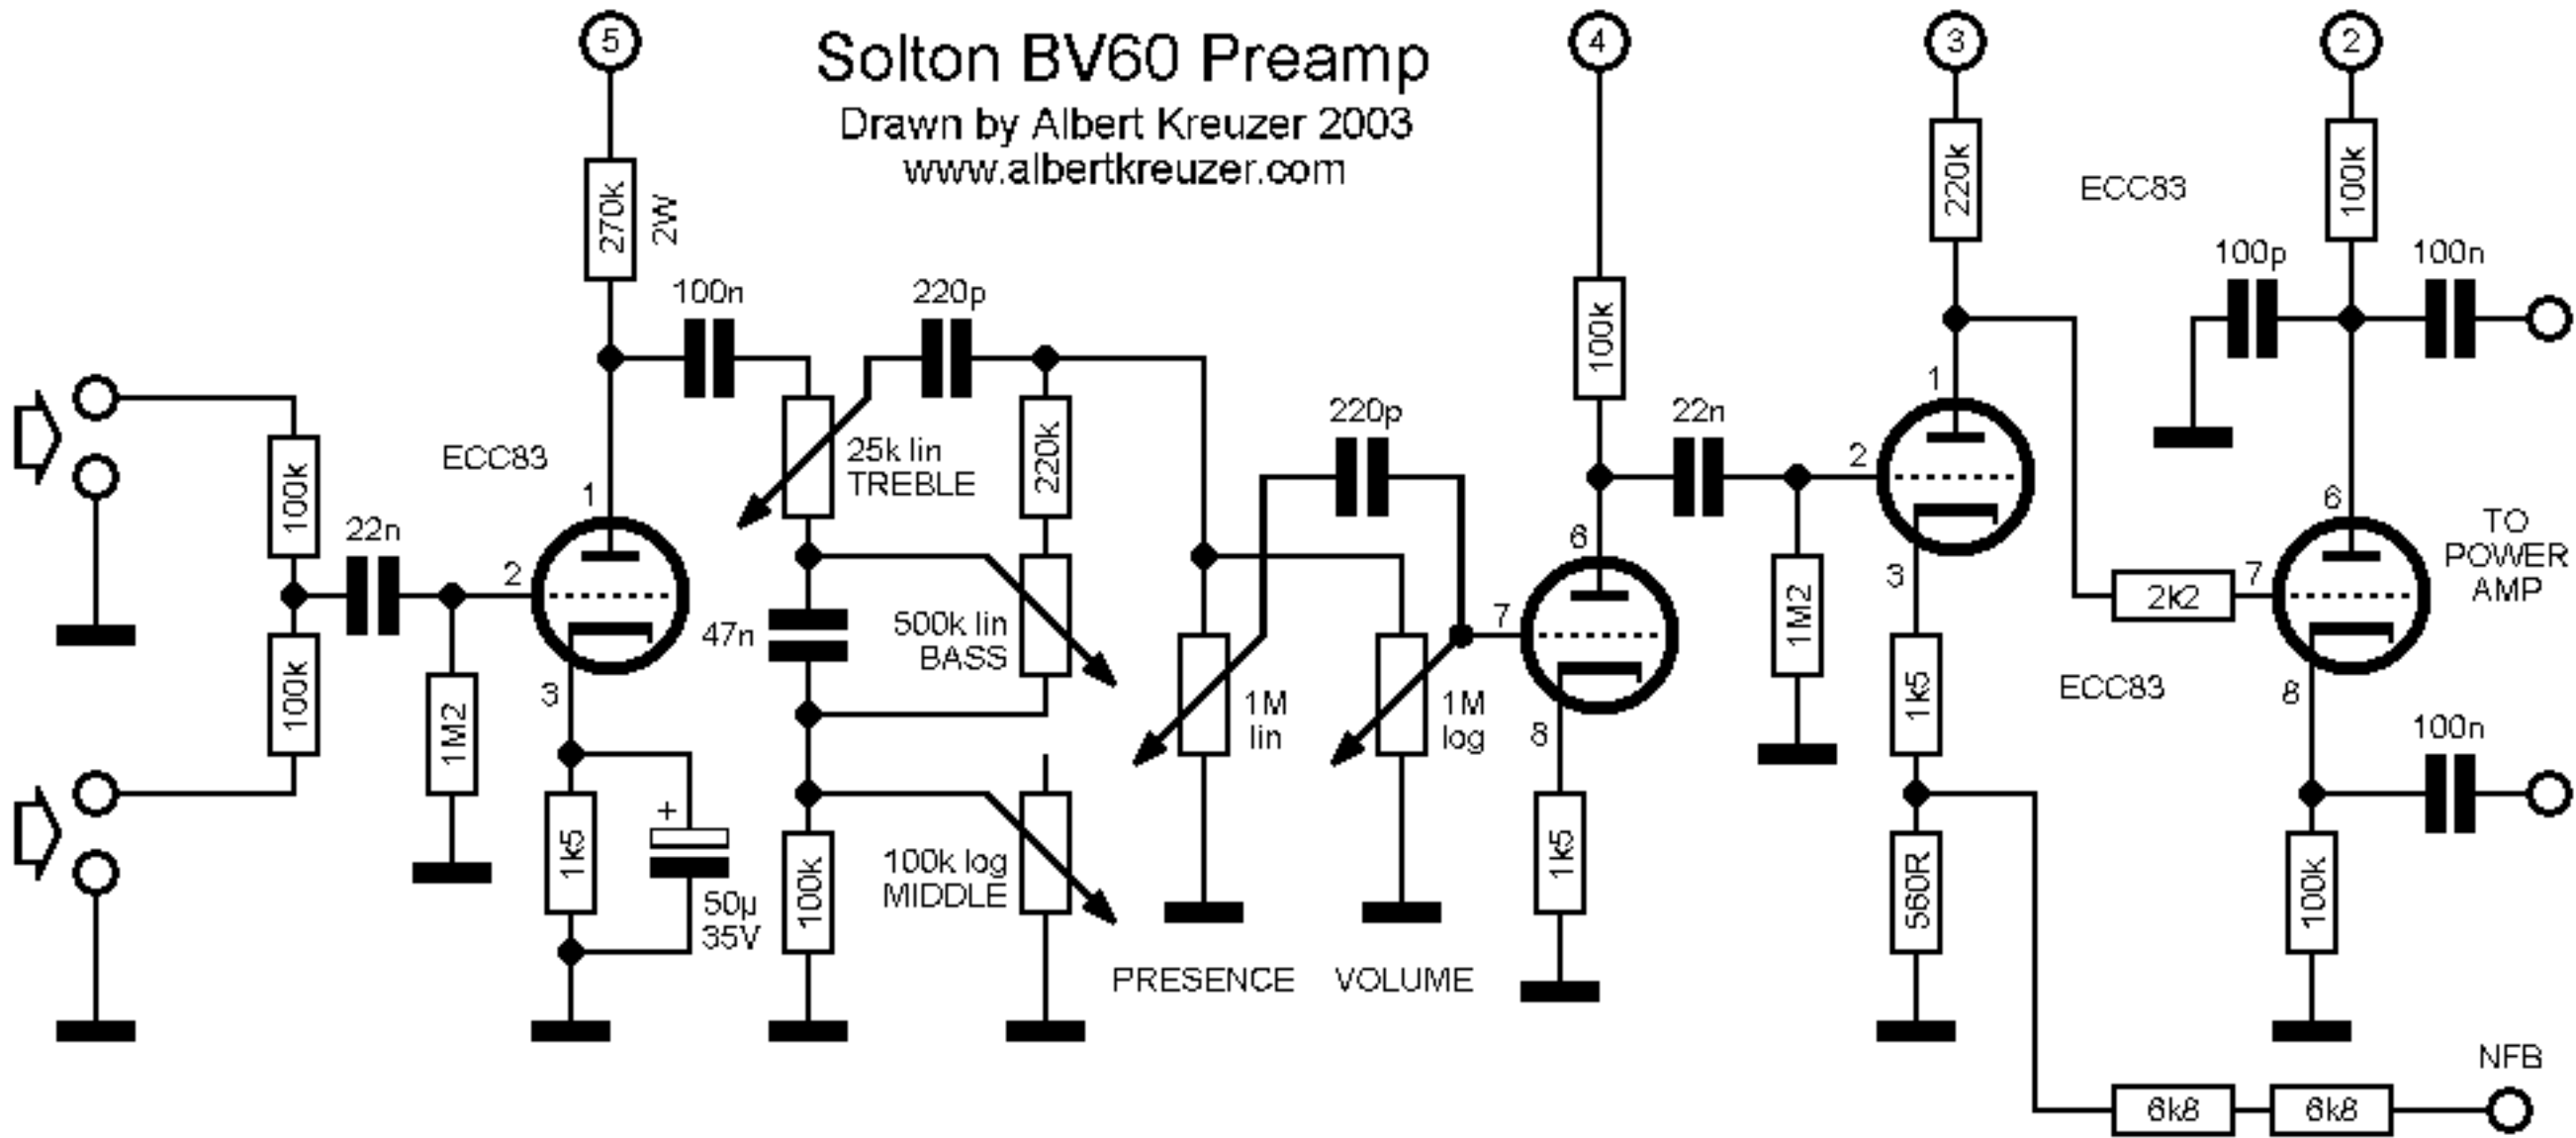

Solton BV60 Preamp

Drawn by Albert Kreuzer 2003
www.albertkruizer.com

Solton BV60 (S/N 9063)
Power Amp

Drawn by Albert Kreuzer 2003
www.albertkruizer.com