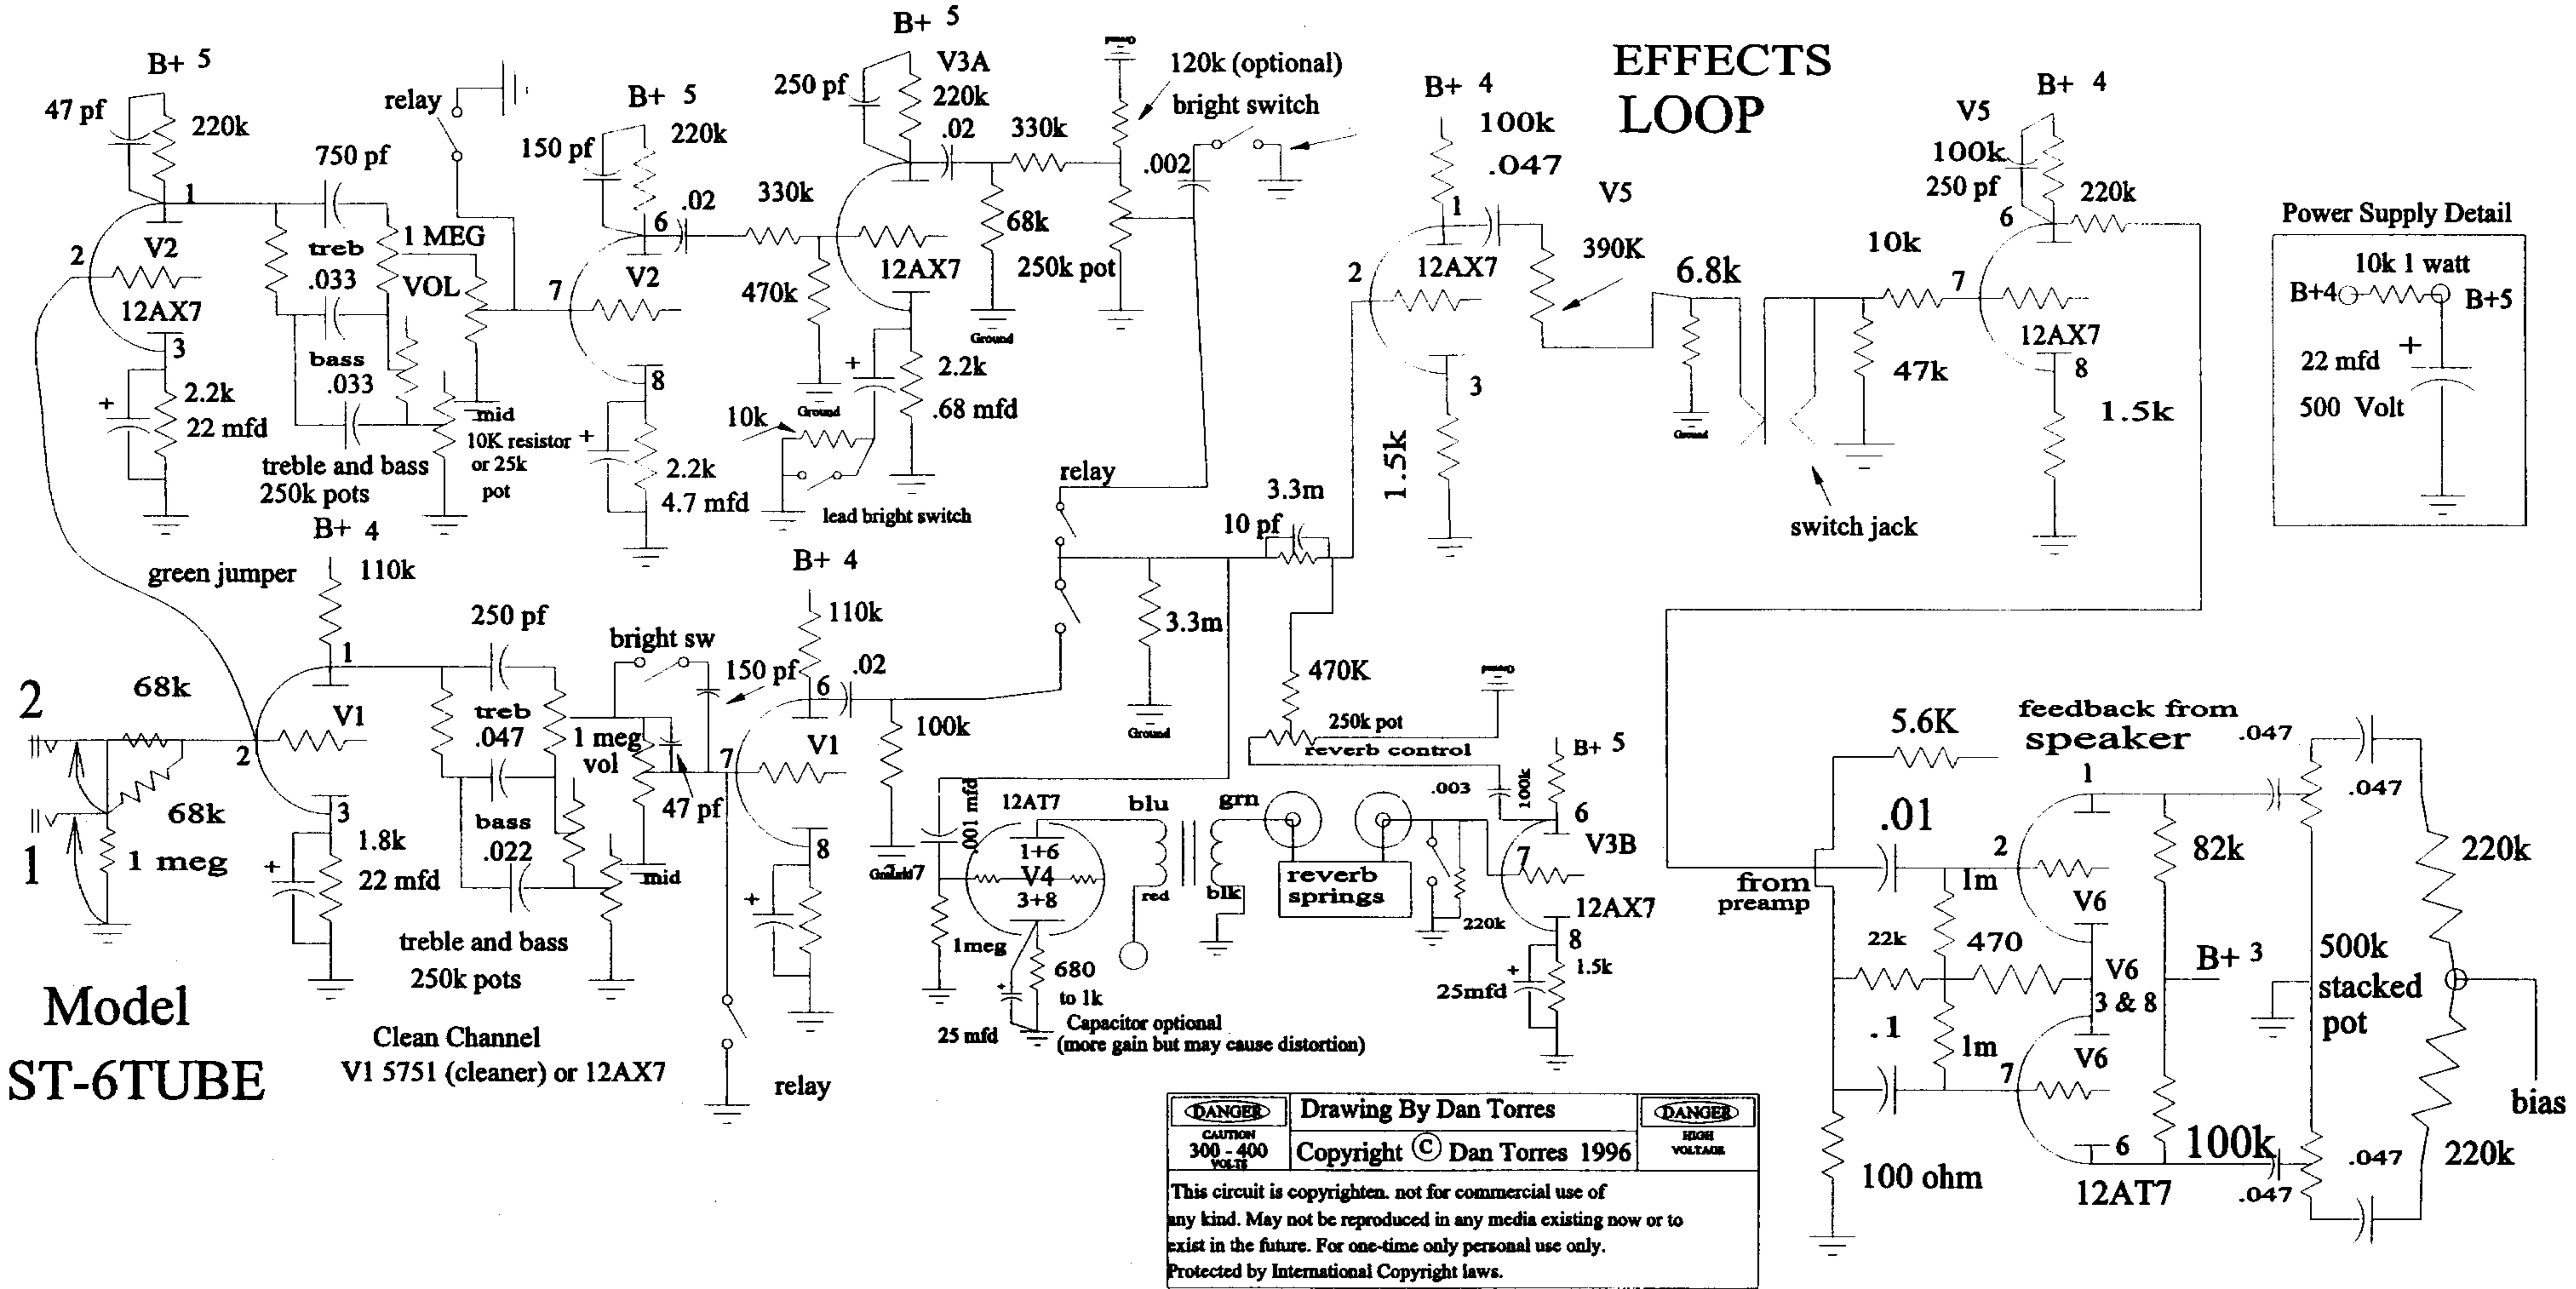

Super Texan with Reverb and Effects Loop

Model
ST-6TUBE

Clean Channel
V1 5751 (cleaner) or 12AX7

DANGER Drawing By Dan Torres **DANGER**
CAUTION 300 - 400 VOLTS **HIGH VOLTAGE**
 Copyright © Dan Torres 1996
 This circuit is copyrighted. not for commercial use of any kind. May not be reproduced in any media existing now or to exist in the future. For one-time only personal use only. Protected by International Copyright laws.