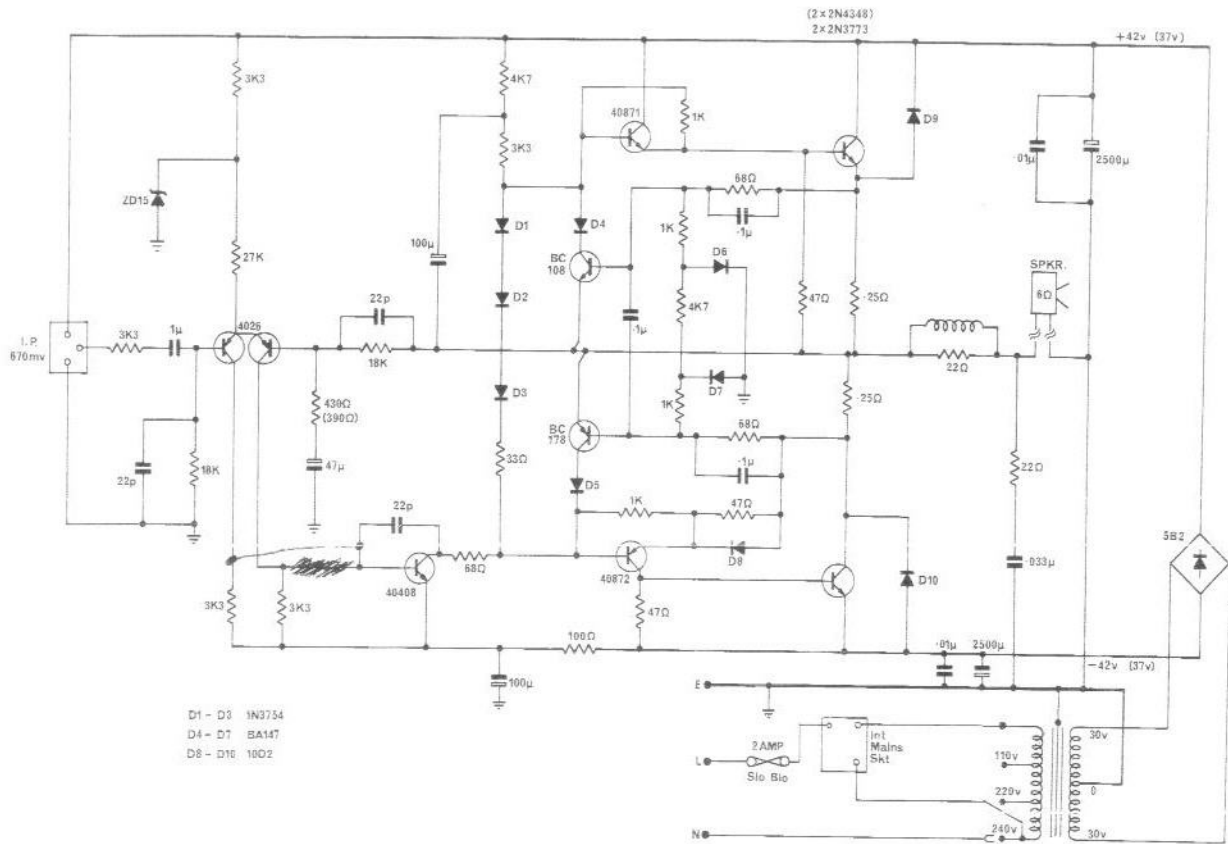

wem

40/100 WATT PRE-AMP.

1/4/71.

W.E.M.

100 WATT POWER AMPLIFIER.

1/4/71.

**wem**

MODEL	DATE	DRG. NO.	ISSUE	2	4
100WATT POWER AMPLIFIER	5-2-75	495	1	3	5