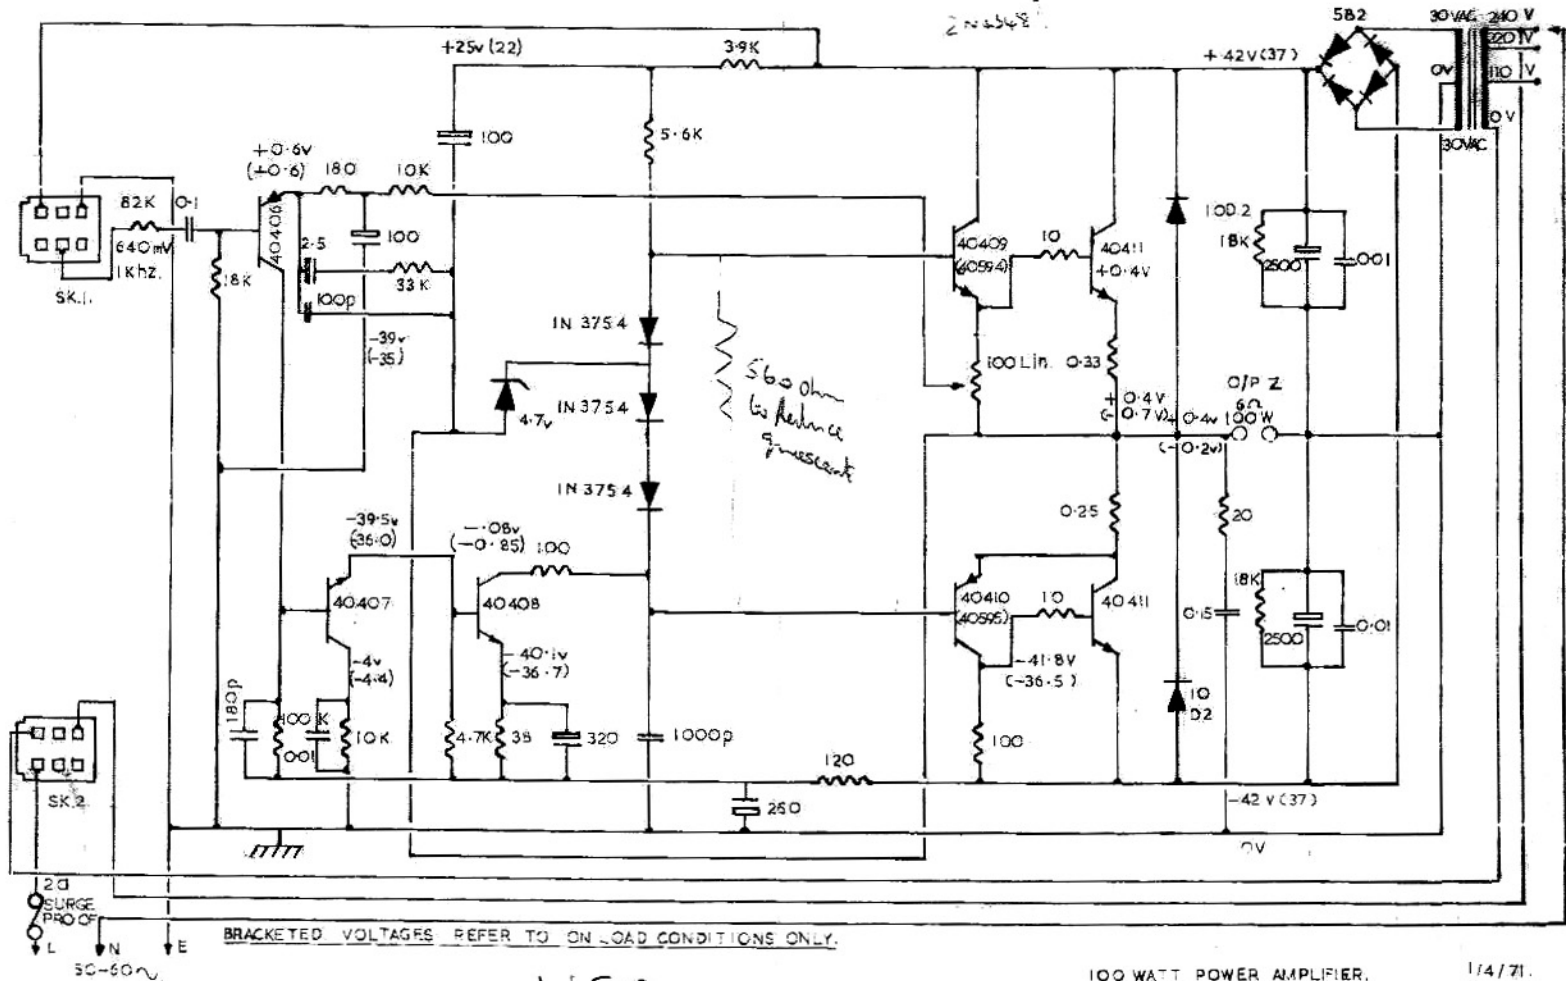

wem

40/100 WATT PRE-AMP.

1/4/71.

W.E.M.

100 WATT POWER AMPLIFIER.

1/4/71.

**wem**

MODEL	DATE	DRG. NO.	ISSUE	2	4
100WATT POWER AMPLIFIER	5-2-75	495	1	3	5