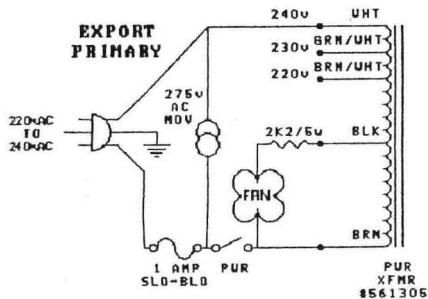

**MESA-BOOGIE
MAVERICK
POWER AMP**

MESA-BOOGIE MAVERICK PREAMP PART 2

MESA-BOOGIE MAVERICK POWER SUPPLIES

All DC voltages shown from chassis grnd., no signal, with Rectifier Select Switch to Vacuum Tube.