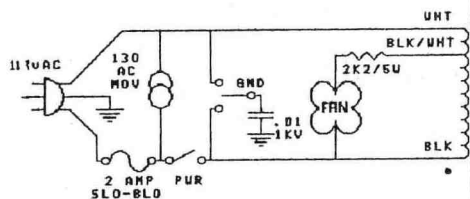

**MESA-BOOGIE
MAVERICK
POWER AMP**

MESA-BOOGIE MAVERICK PREAMP PART 2

MESA-BOOGIE MAVERICK POWER SUPPLIES

All DC voltages shown from chassis grnd., no signal, with Rectifier Select Switch to Vacuum Tube.