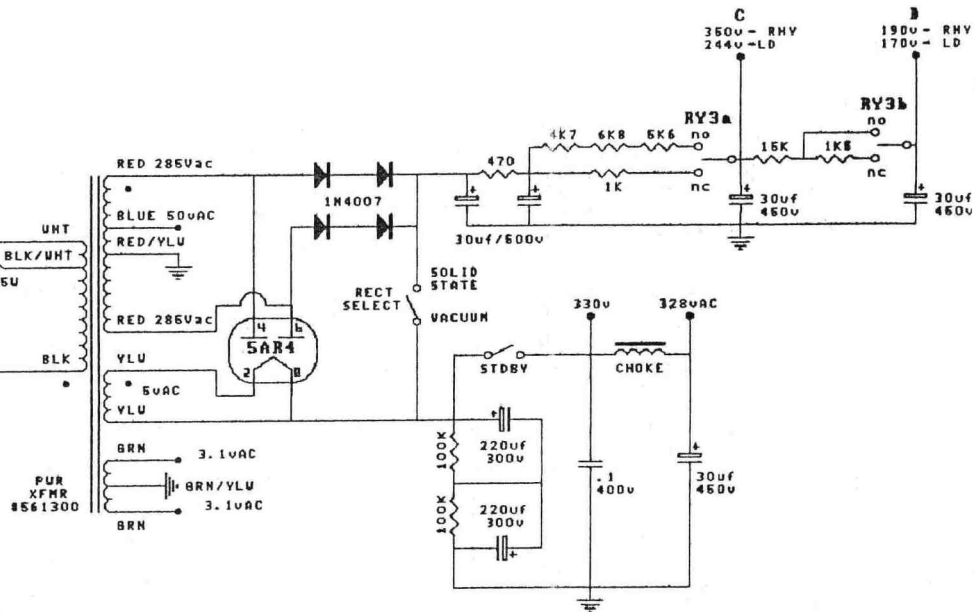

**MESA-BOOGIE
MAVERICK
POWER AMP**

MESA-BOOGIE MAVERICK PREAMP PART 2

MESA-BOOGIE MAVERICK POWER SUPPLIES

All DC voltages shown from chassis grnd., no signal, with Rectifier Select Switch to Vacuum Tube.