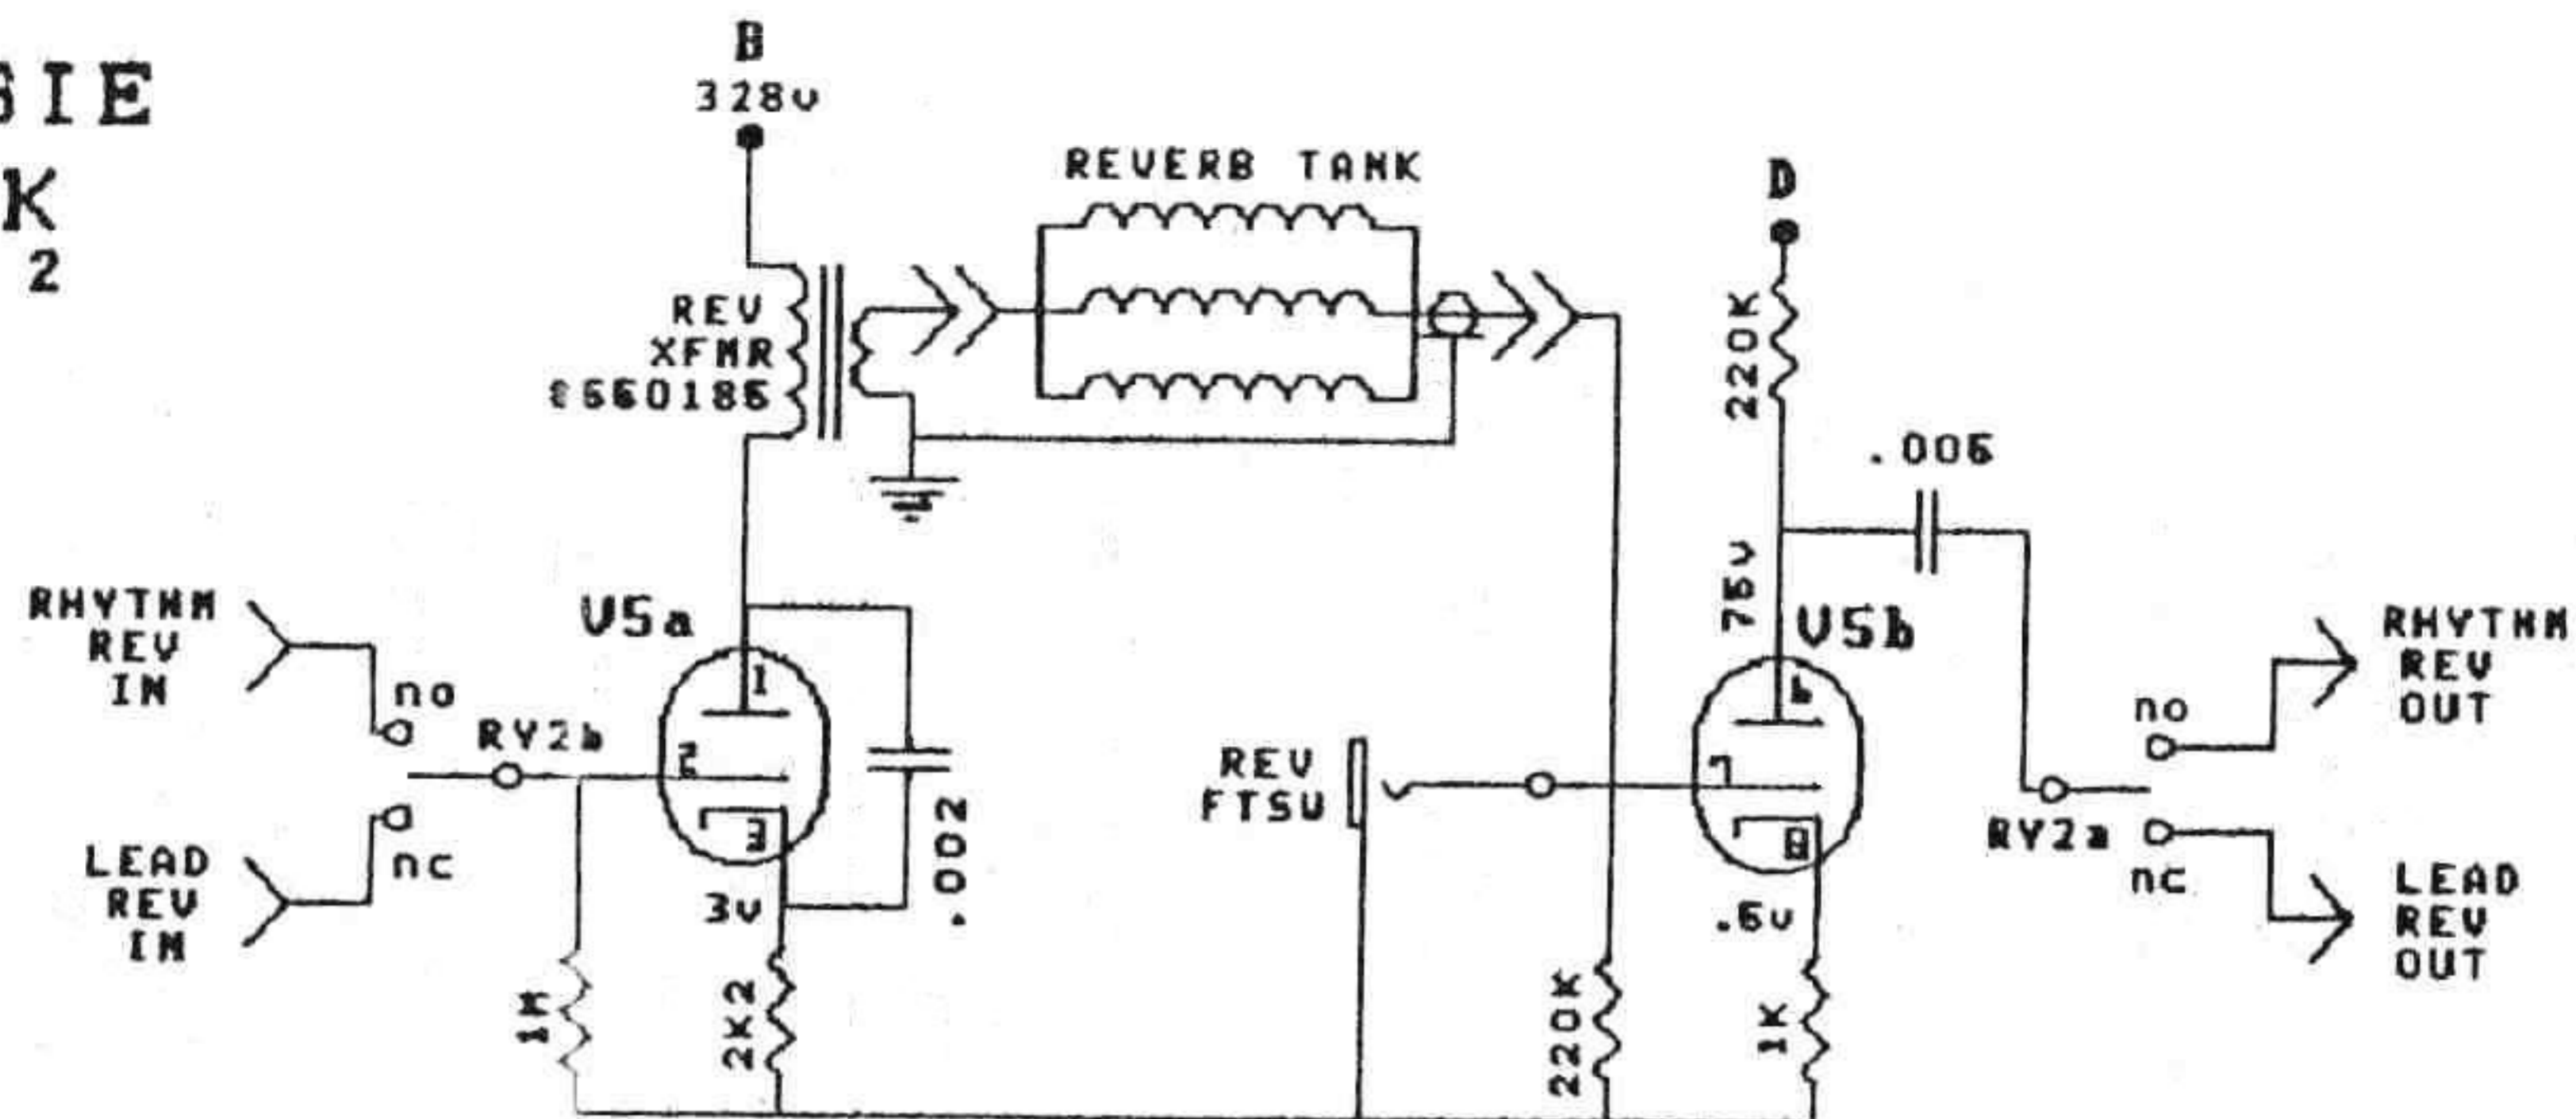

**MESA-BOOGIE
MAVERICK
POWER AMP**

MESA-BOOGIE MAVERICK PREAMP PART 2

MESA-BOOGIE MAVERICK POWER SUPPLIES

All DC voltages shown from chassis grnd., no signal, with Rectifier Select Switch to Vacuum Tube.