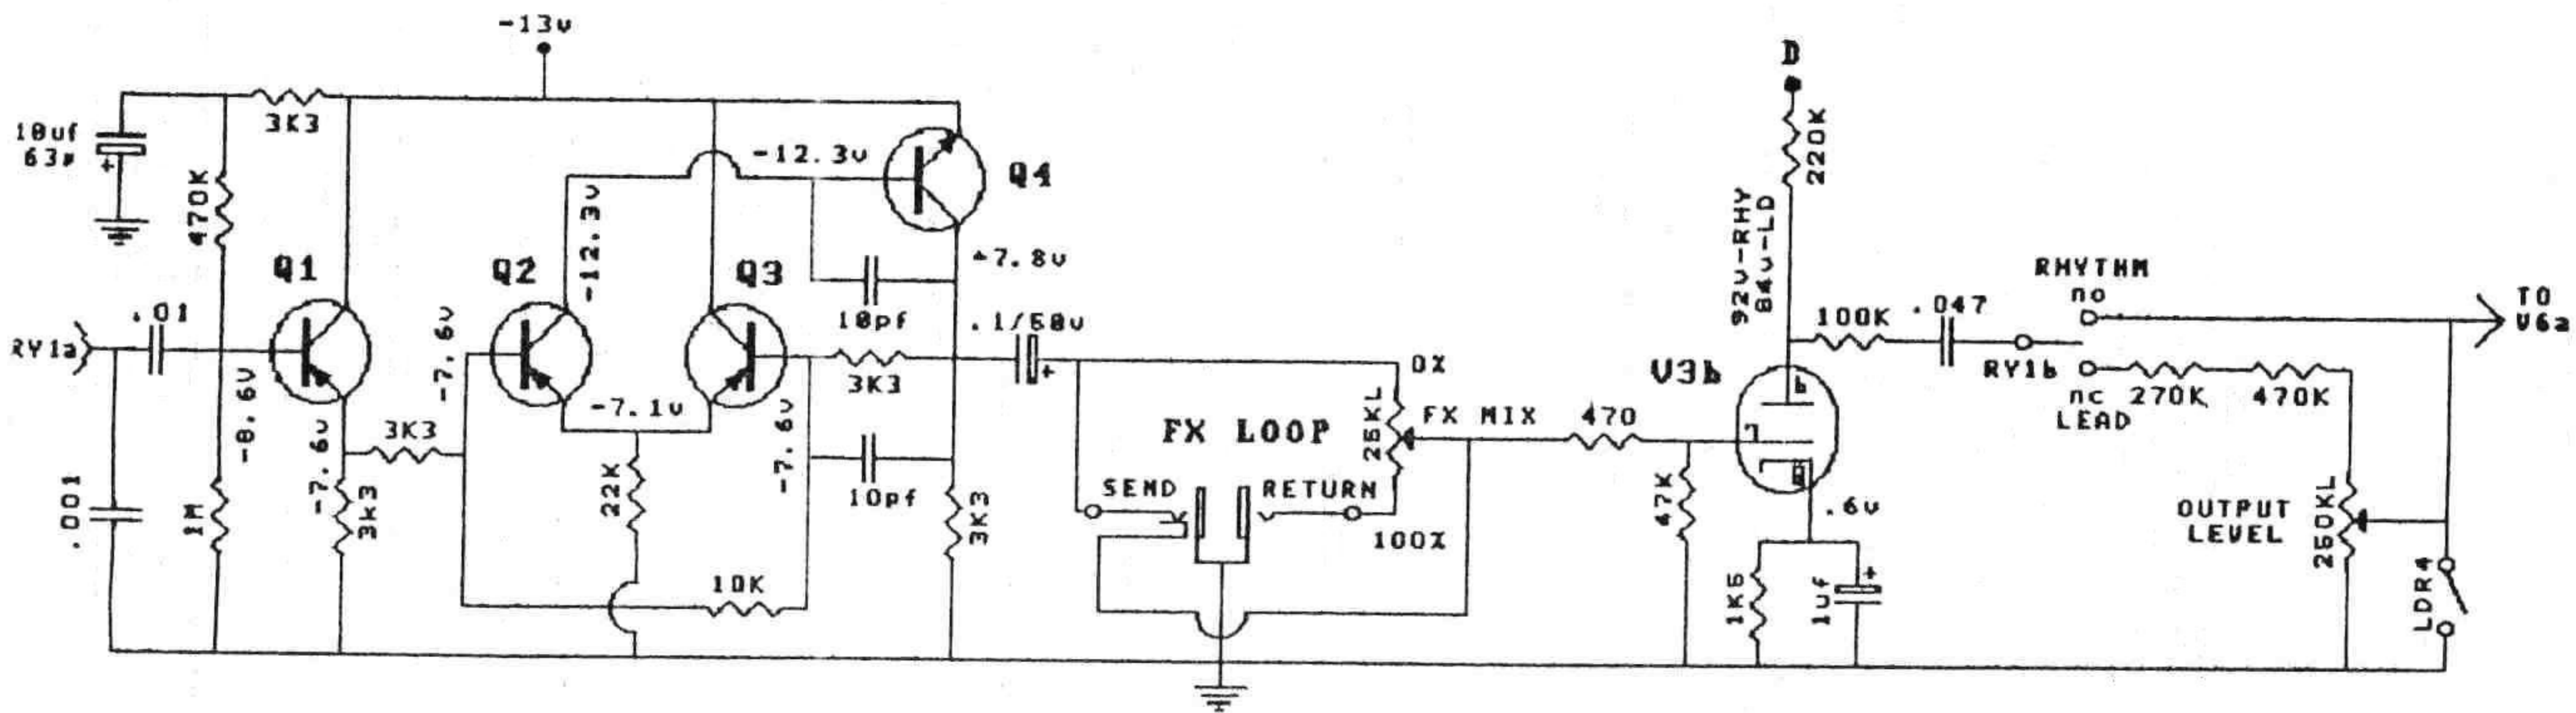

**MESA-BOOGIE
MAVERICK
POWER AMP**

MESA-BOOGIE MAVERICK PREAMP PART 2

MESA-BOOGIE MAVERICK POWER SUPPLIES

All DC voltages shown from chassis grnd., no signal, with Rectifier Select Switch to Vacuum Tube.