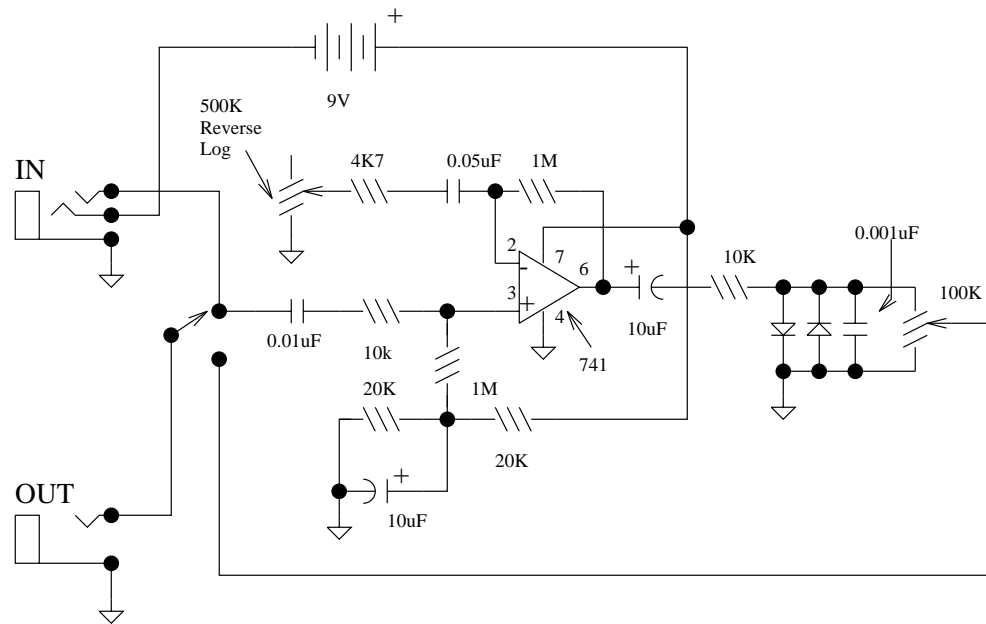

DOD Overdrive 250

The DOD Overdrive 250 is Yet Another 741 With Two Diodes On The Output. It is almost exactly the same as the MXR Distortion Plus, and a number of other units.