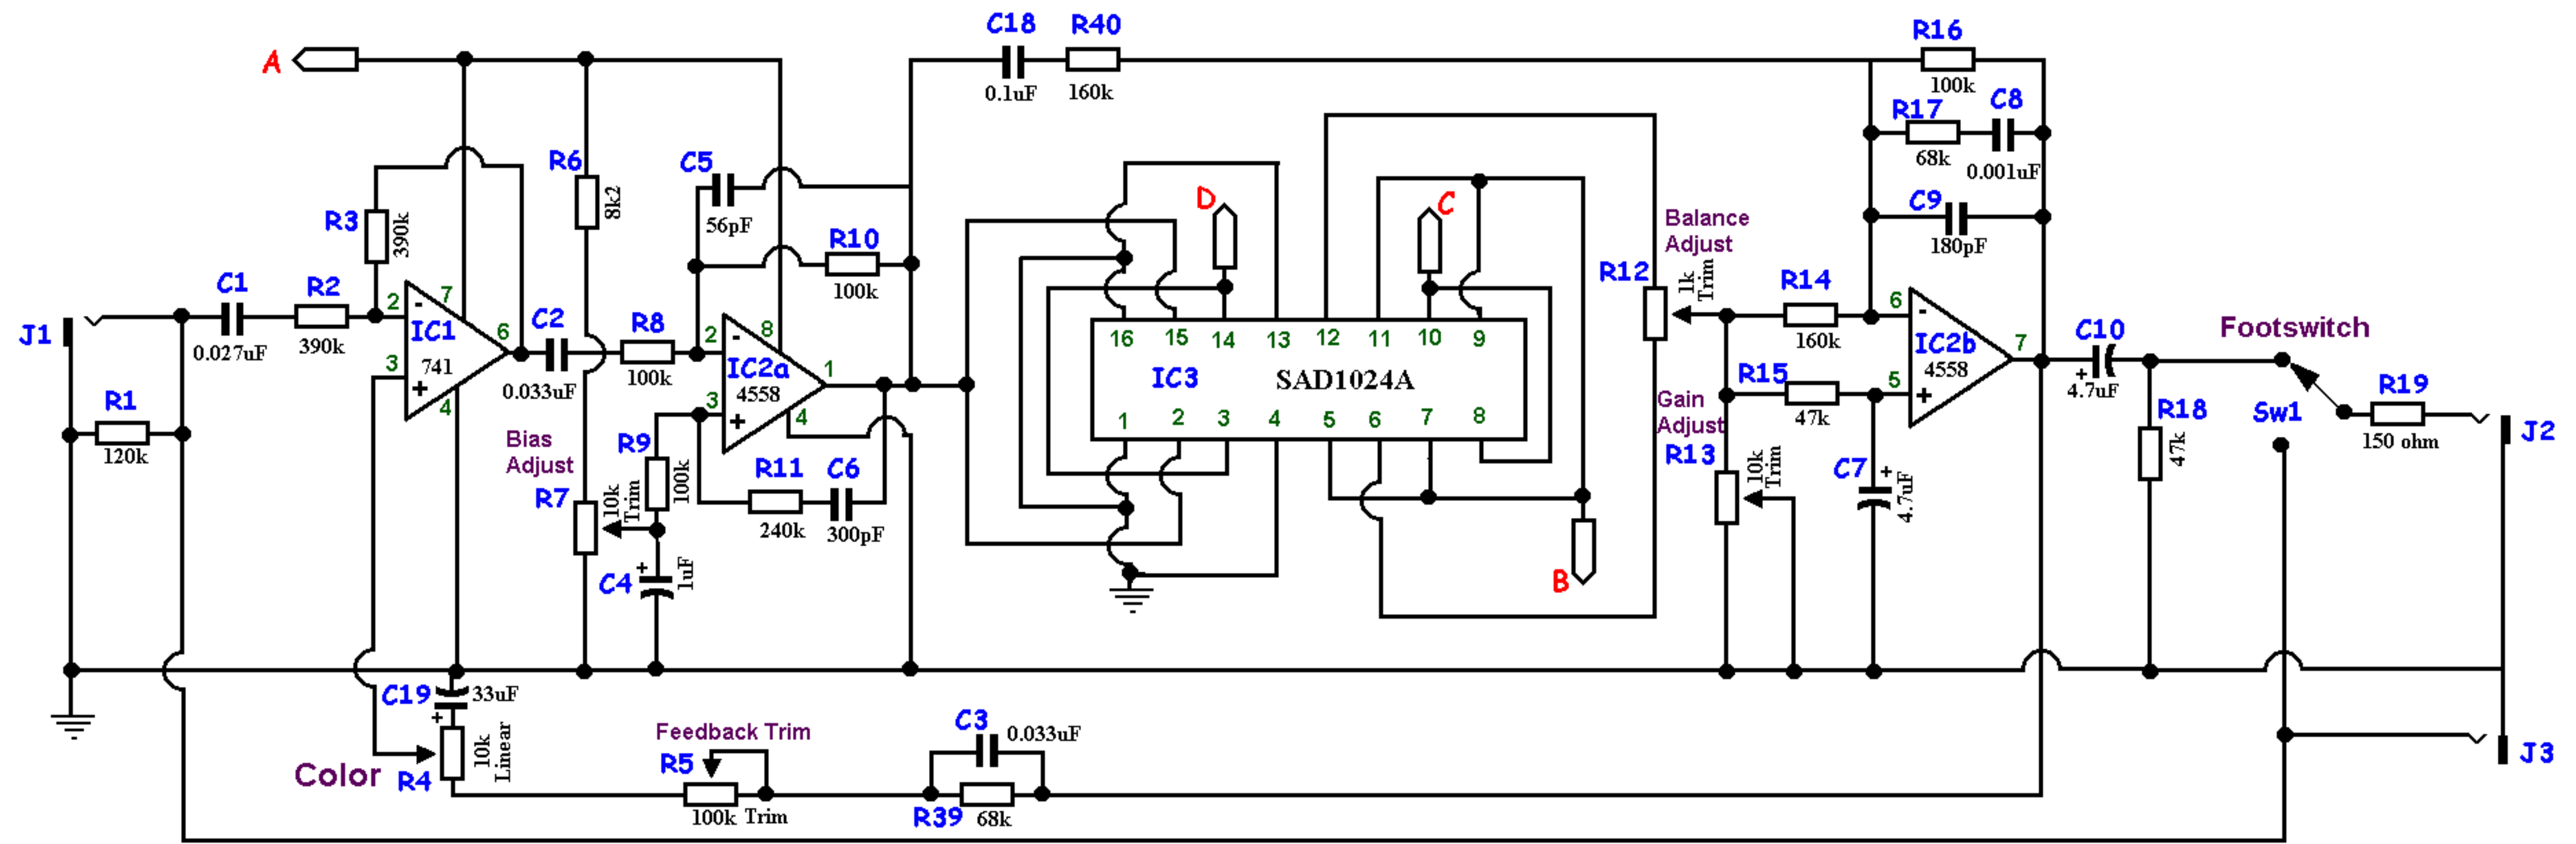

# Deluxe Electric Mistress Flanger

Drawn by: JD Sleep

Revision: 2001/05/02

Copyright 2001 JD Sleep

Guitar Effects Projects

Permission refused for posting/serving this diagram from any site other than Guitar Effects Projects