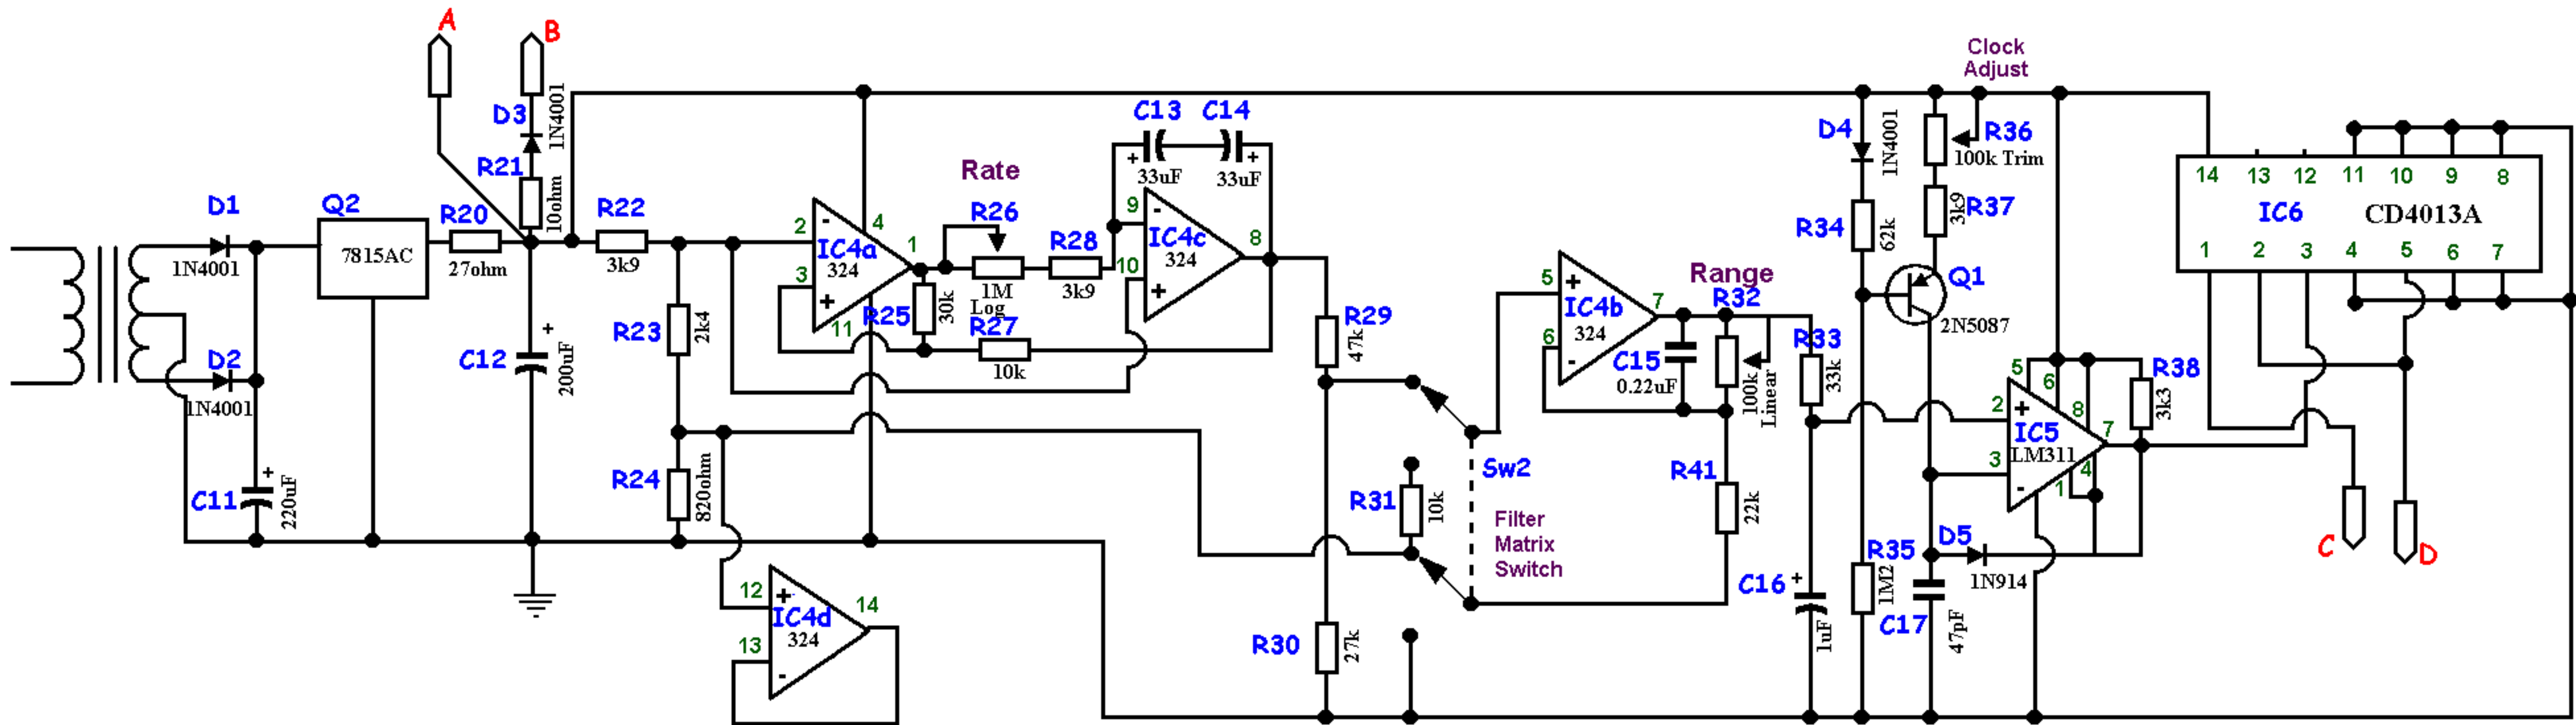

# Deluxe Electric Mistress Flanger

Drawn by: JD Sleep

Revision: 2001/05/02

Copyright 2001 JD Sleep

Guitar Effects Projects

Permission refused for posting/serving this diagram from any site other than Guitar Effects Projects