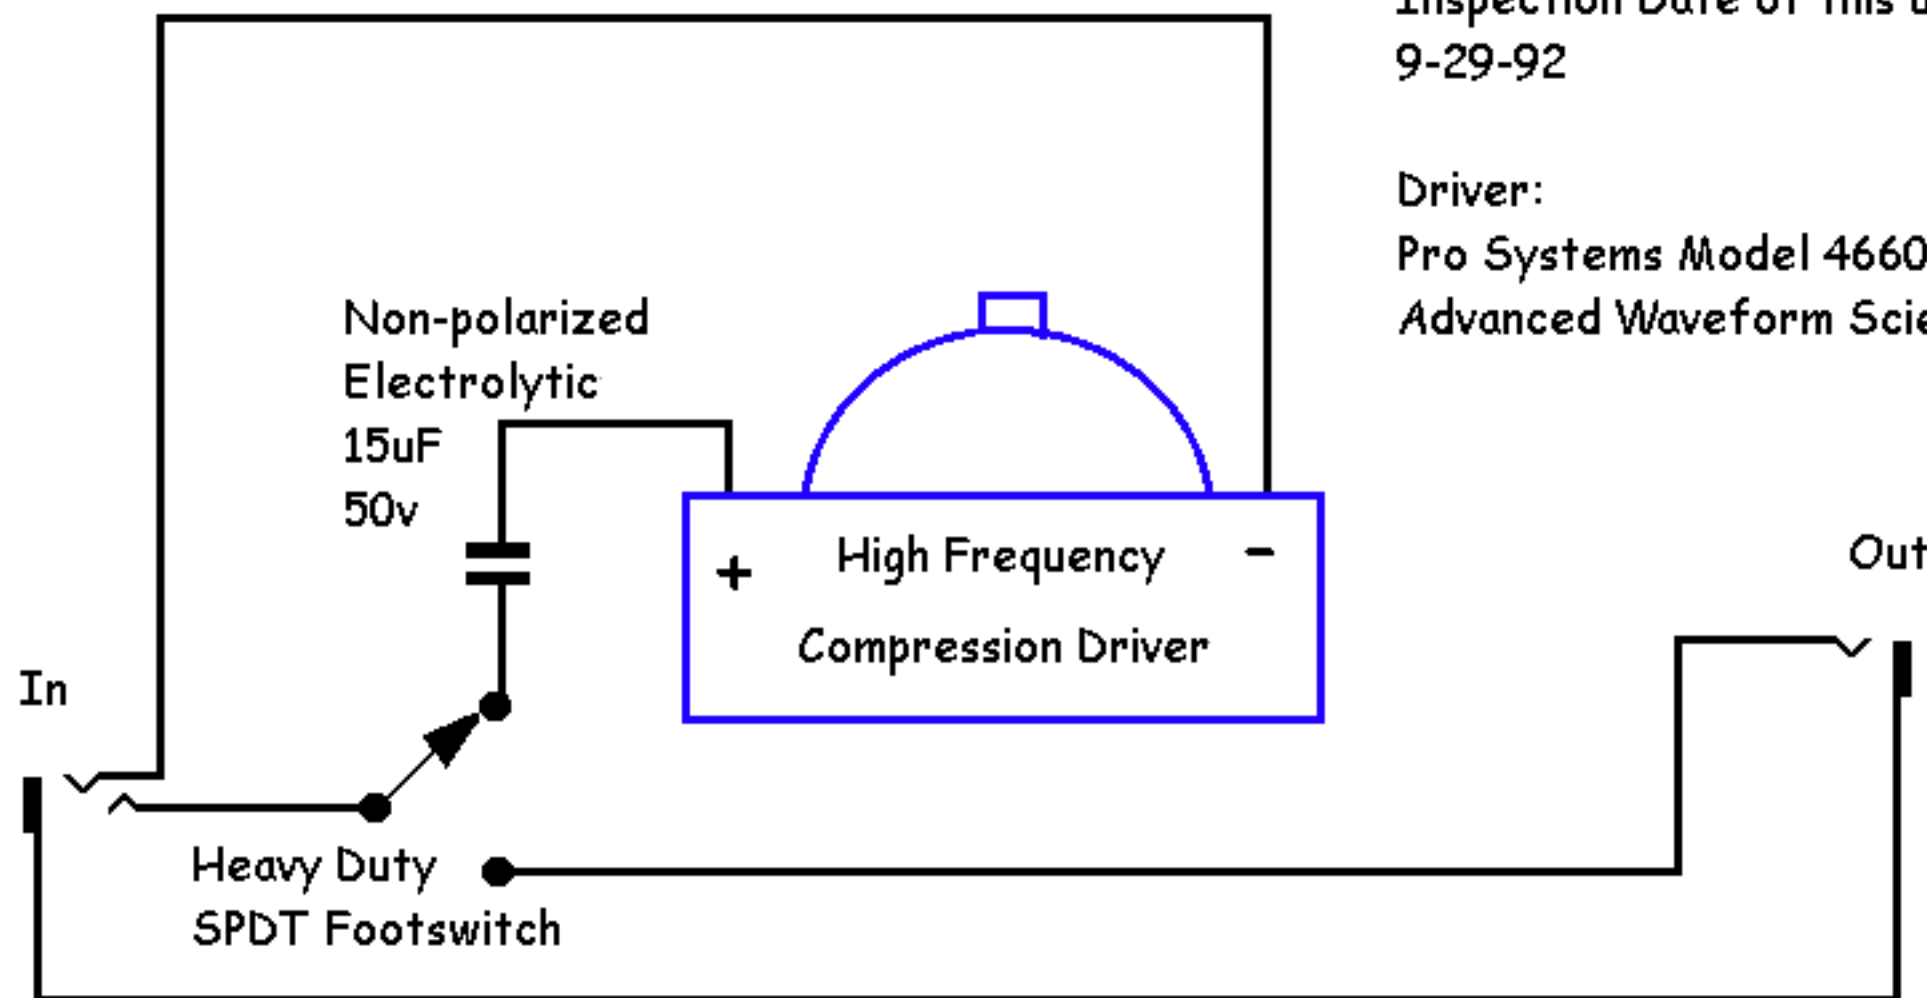

Heil Sound The Talk Box HT-1

Inspection Date of this unit:
9-29-92

Driver:
Pro Systems Model 4660
Advanced Waveform Sciences, Inc.

Drawn by: JD Sleep

Revision: 2000/07/12

Copyright 2000 JD Sleep

Guitar Effects Projects <http://ampage.org/guitareffectsprojects>