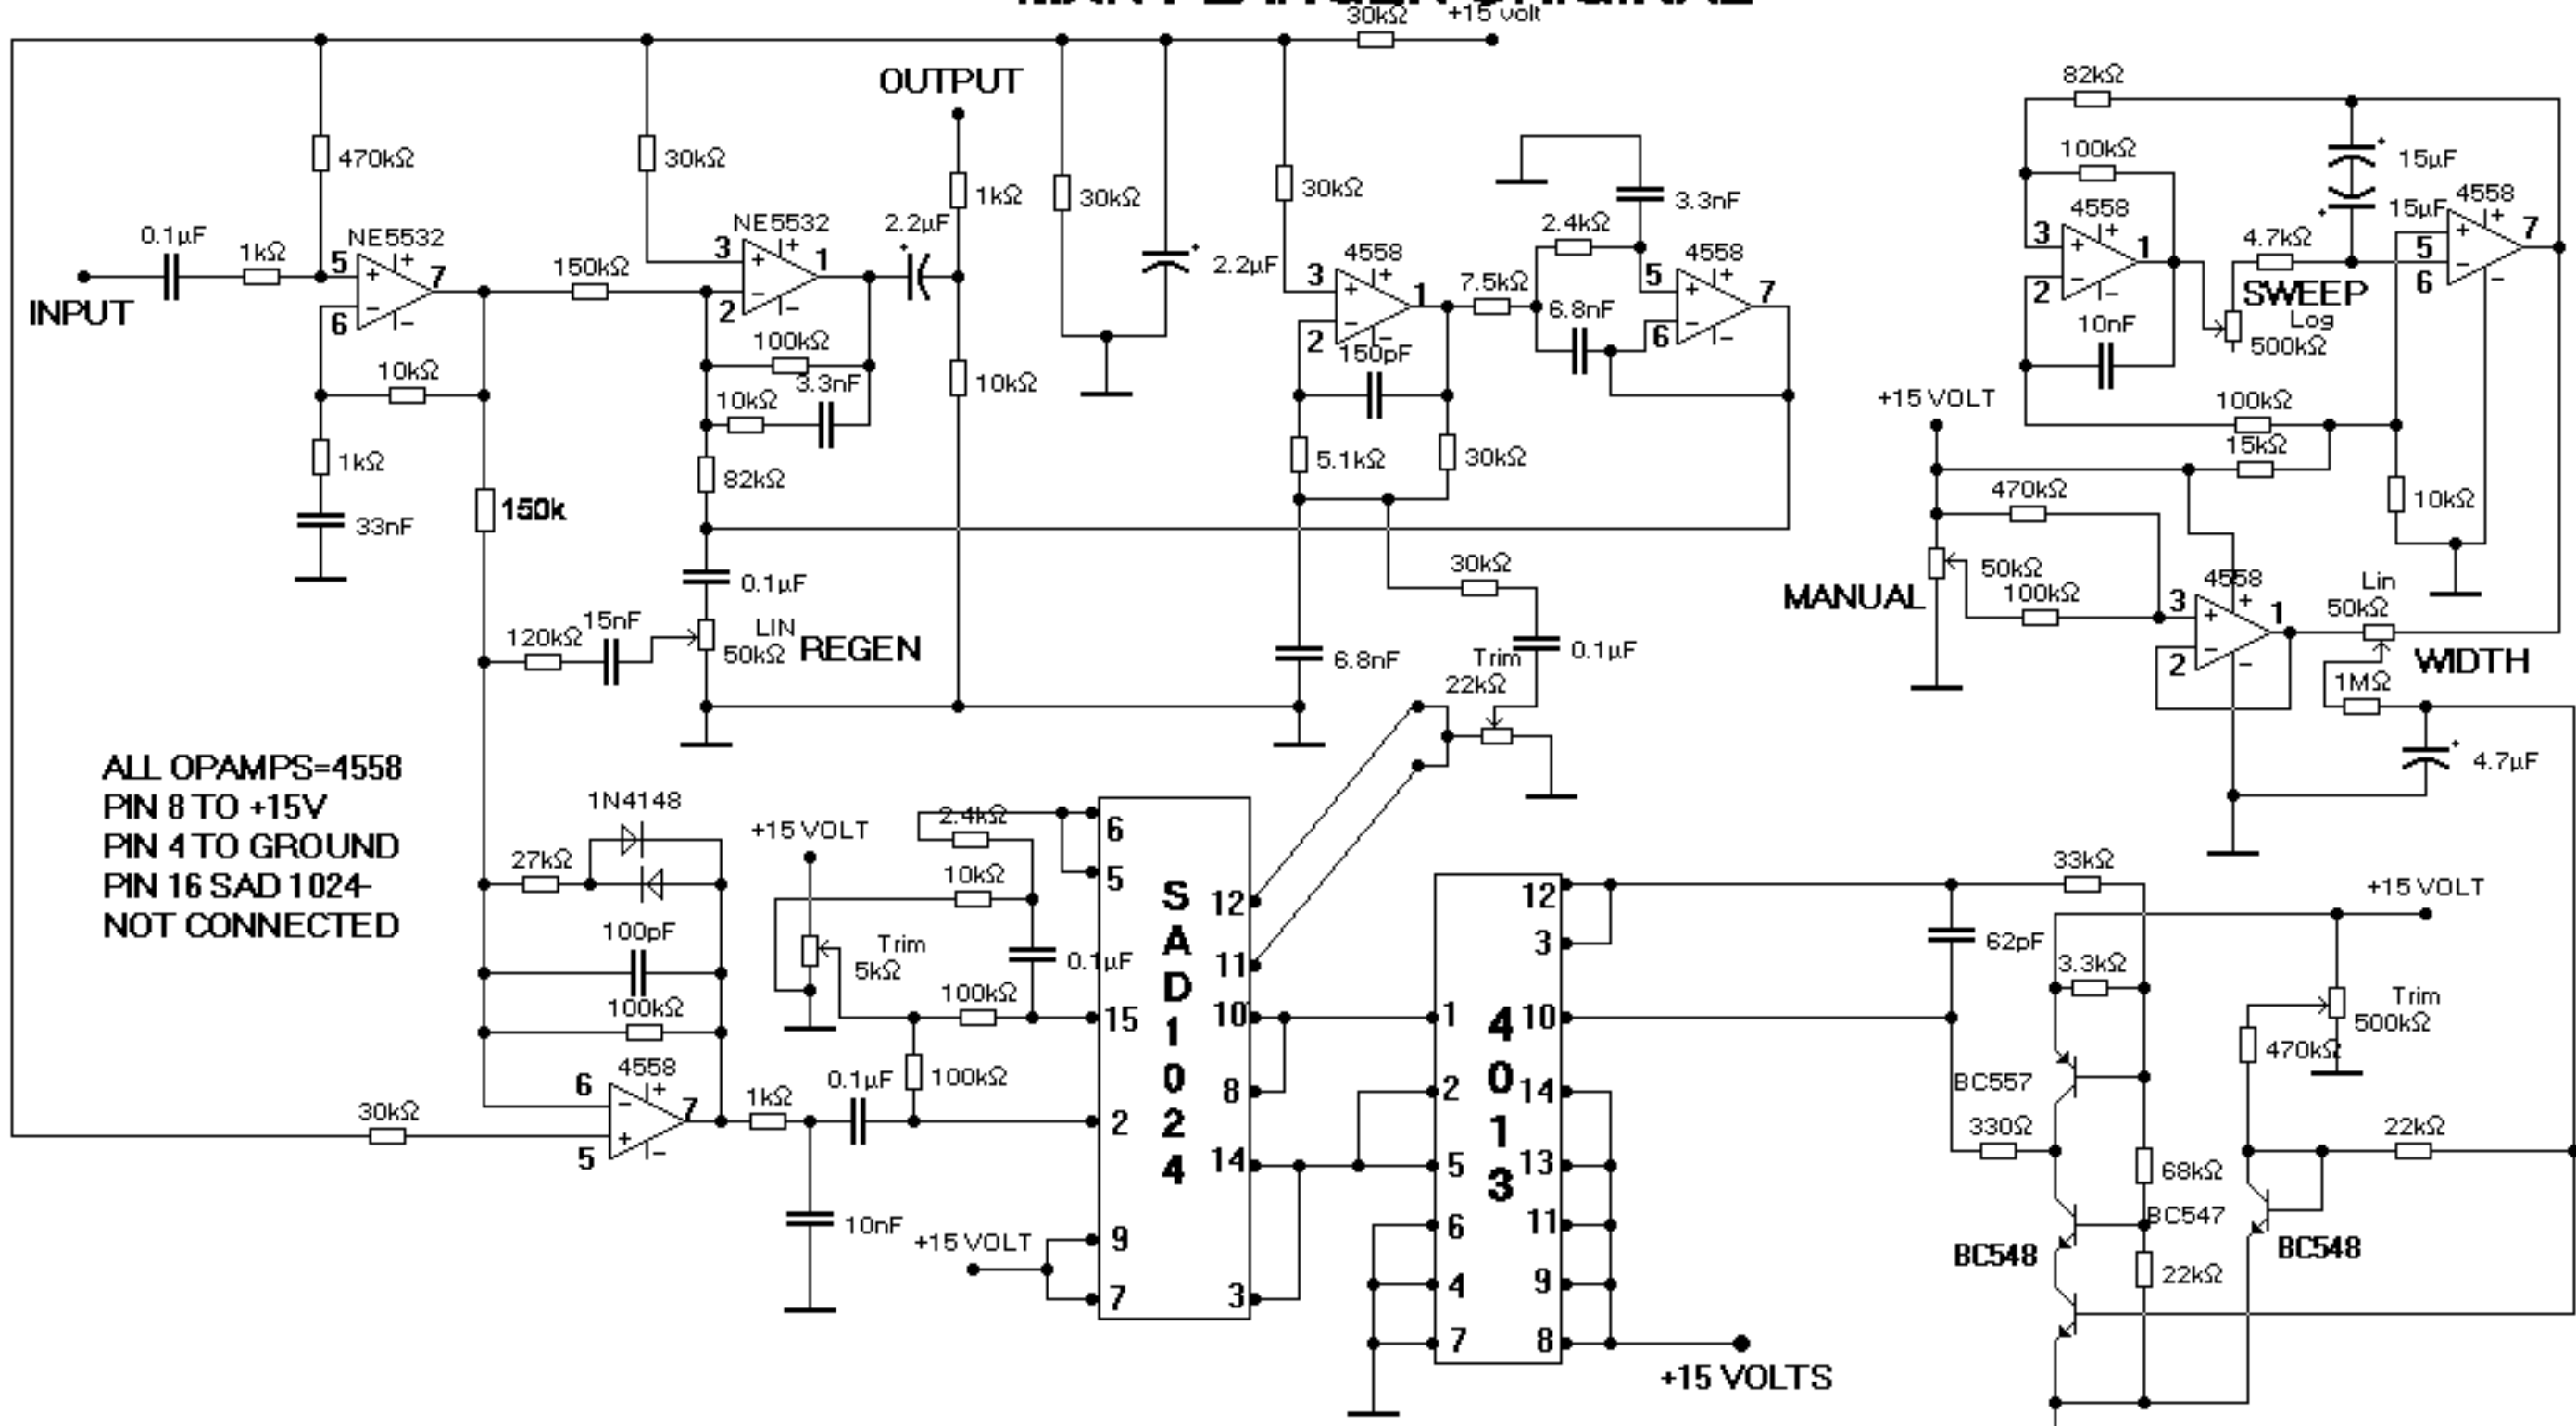

MXR FLANGER ORIGINAL

SINGLE SUPPLY +15 VOLTS

DRAWING BY STELLAN LEHRBERG