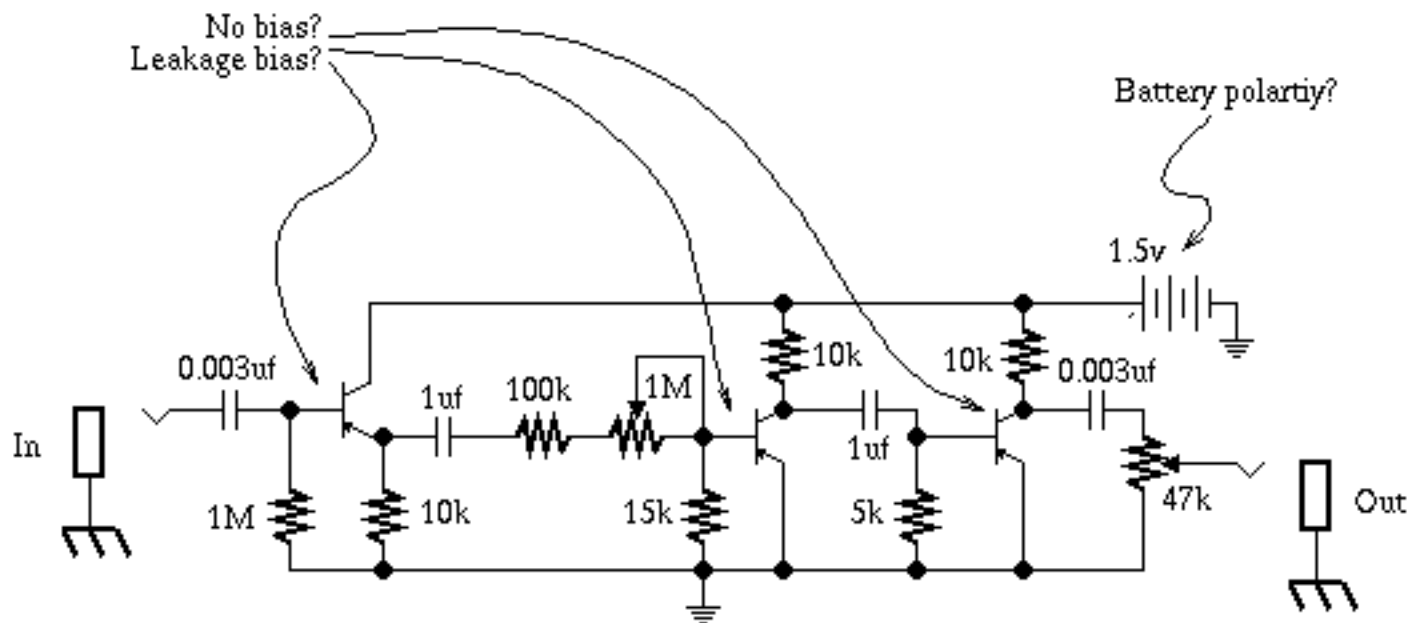

# Olson New Sound

 = 2SB175

Runs on one 1.5v battery!