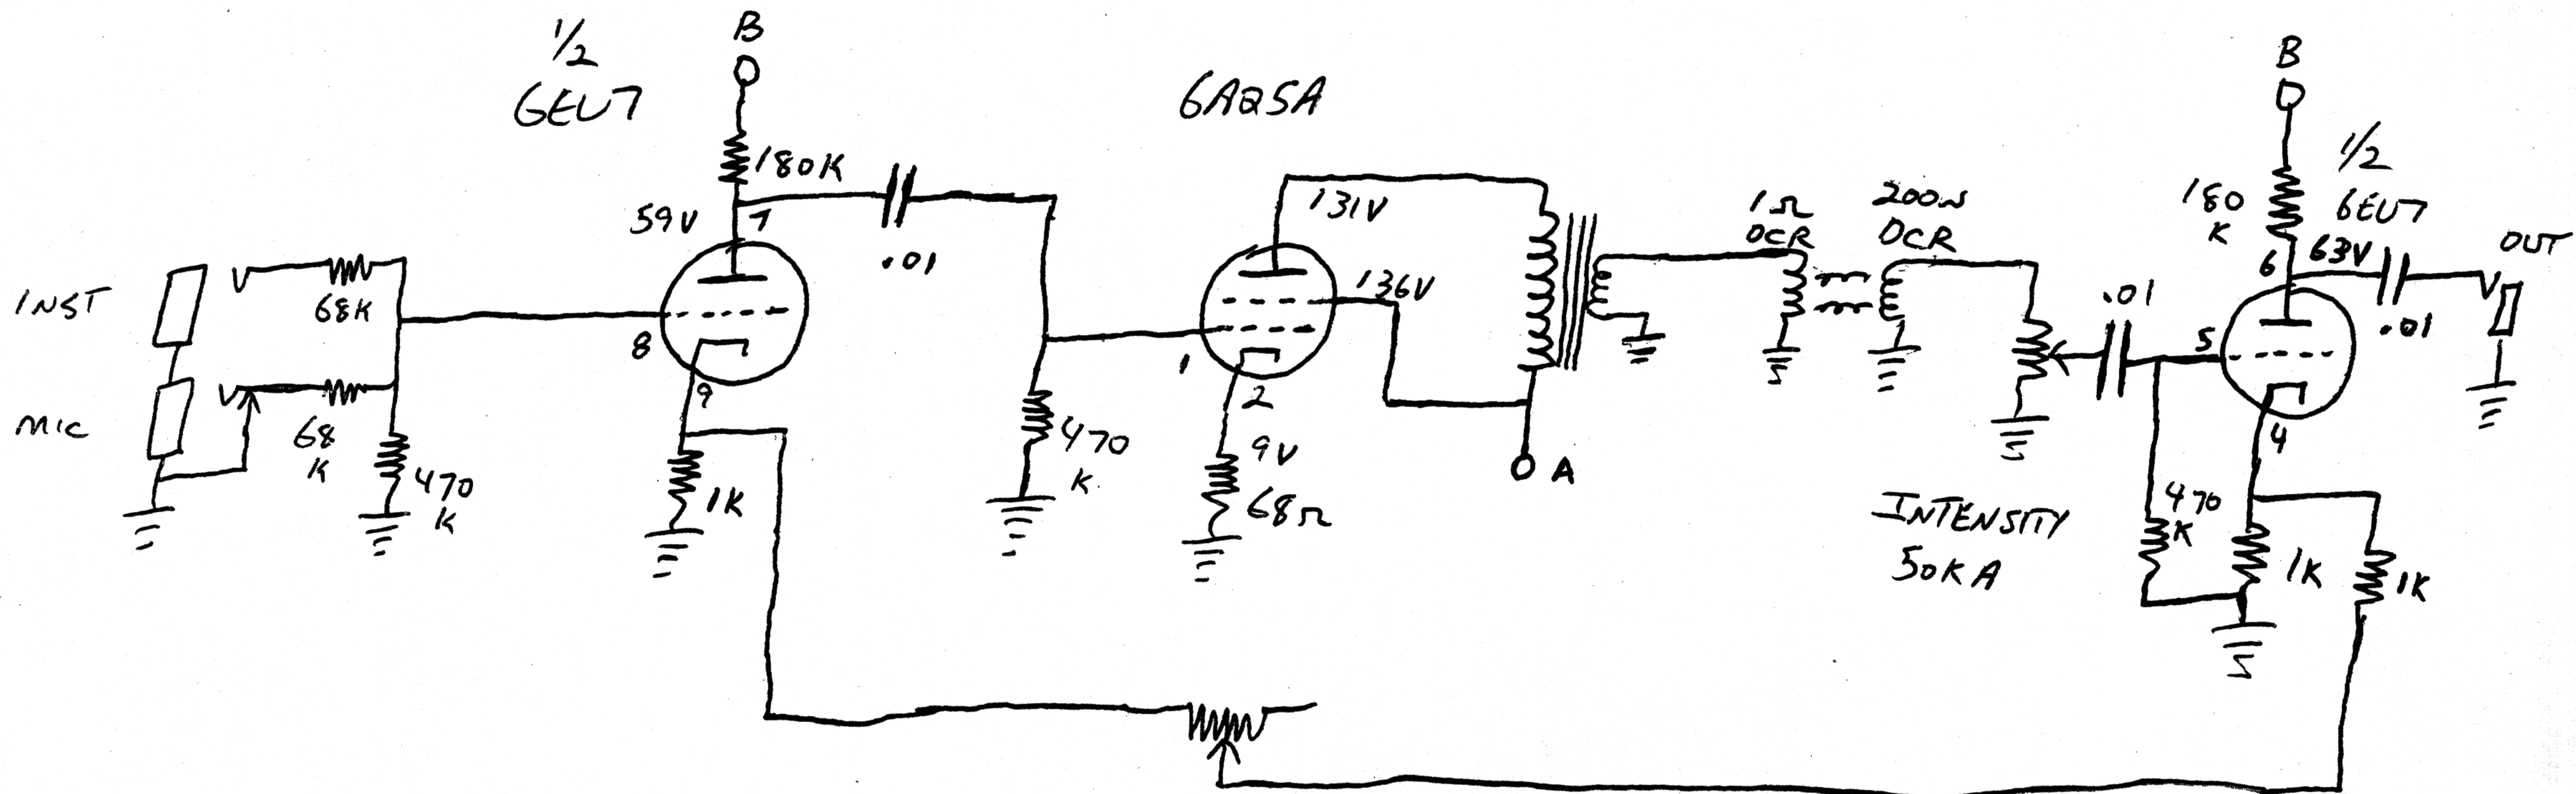

# PREMIER "90" TUBE REVERB

Traced and drawn by Dave S.

1/2 6EU7 6AQ5

1/2 6EU7

\* = Measured value. Use nearest standard value for replacement.

\*\* = Same as used in Fender tube amps.

NORMAL  
VOL  
5K4W

www.AlphaSoundandLight.com  
Copyright 2006 A.D.Forbes  
All Rights Reserved

PREMIER 90 REVERB  
CIRCA 1966  
AF 10-96