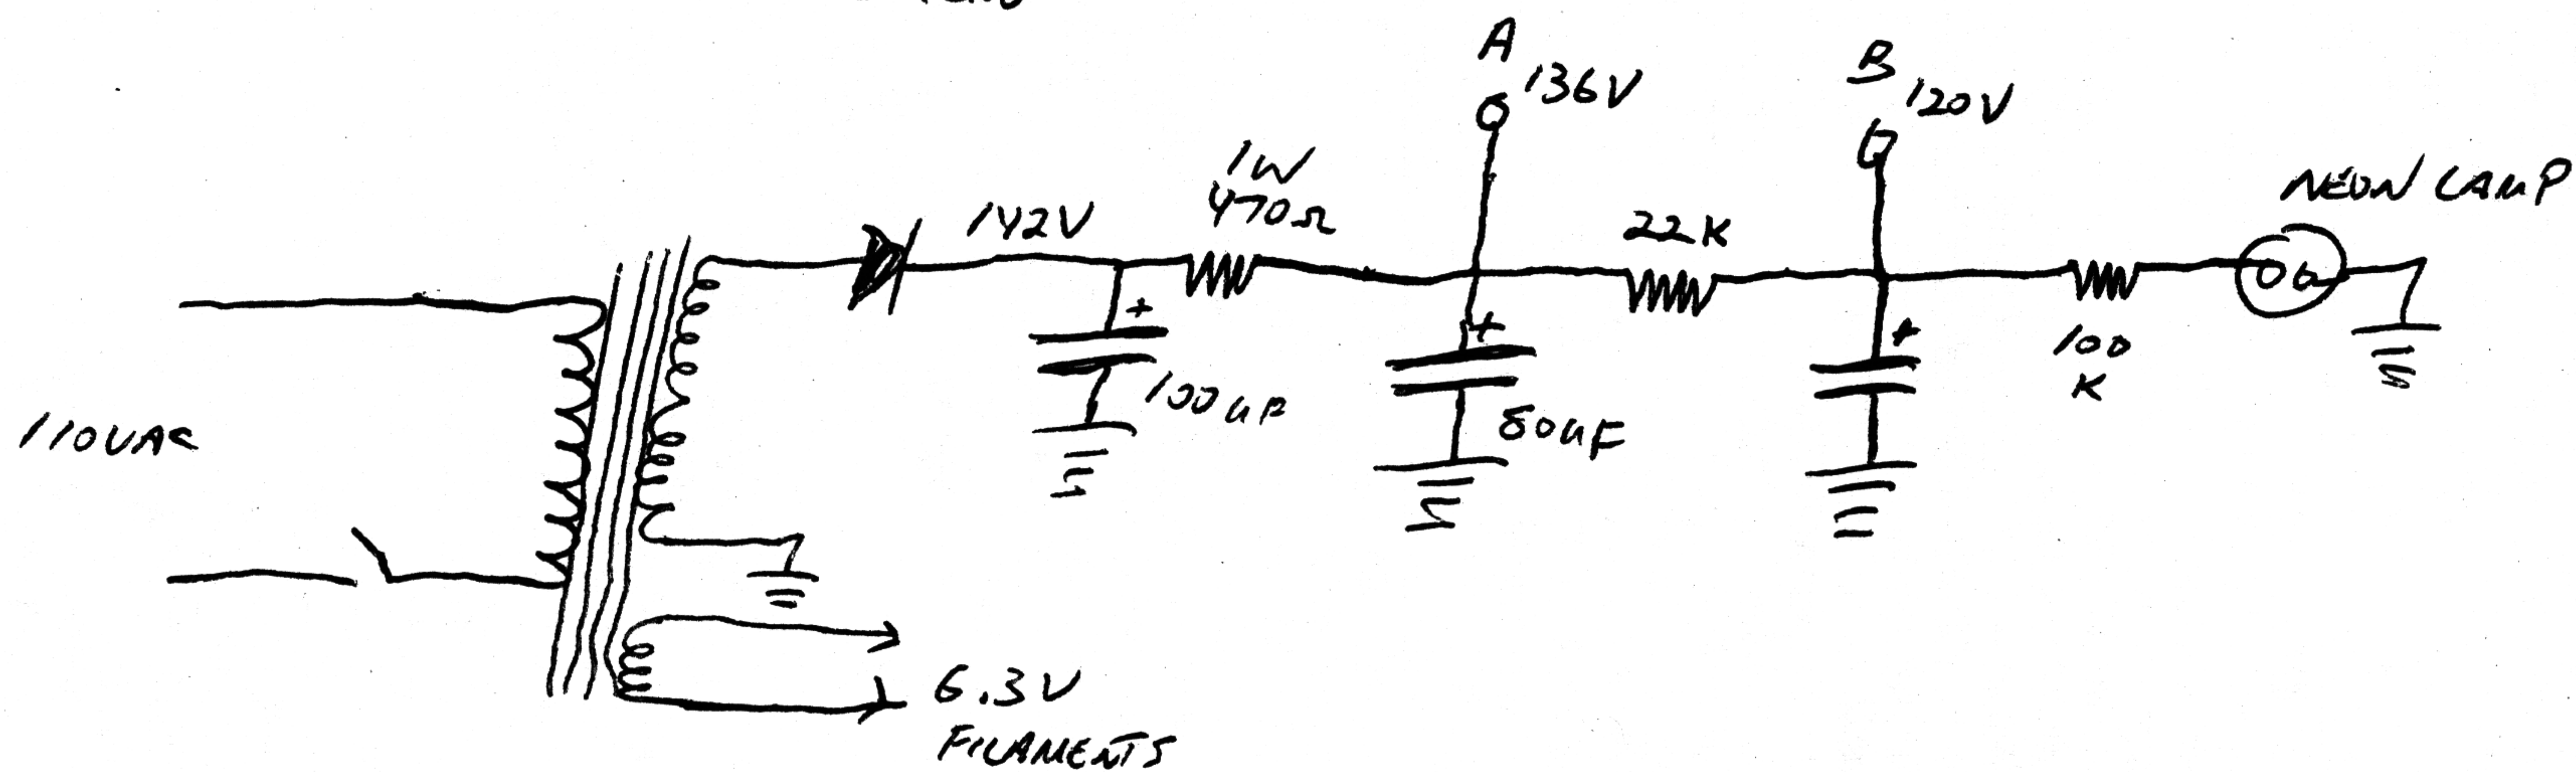

# PREMIER "90" TUBE REVERB

Traced and drawn by Dave S.

1/2 6EU7 6AQ5

1/2 6EU7

\* = Measured value. Use nearest standard value for replacement.

\*\* = Same as used in Fender tube amps.

NORMAL  
VOL  
5K4W

www.AlphaSoundandLight.com  
Copyright 2006 A.D.Forbes  
All Rights Reserved

PREMIER 90 REVERB  
CIRCA 1966  
AF 10-96