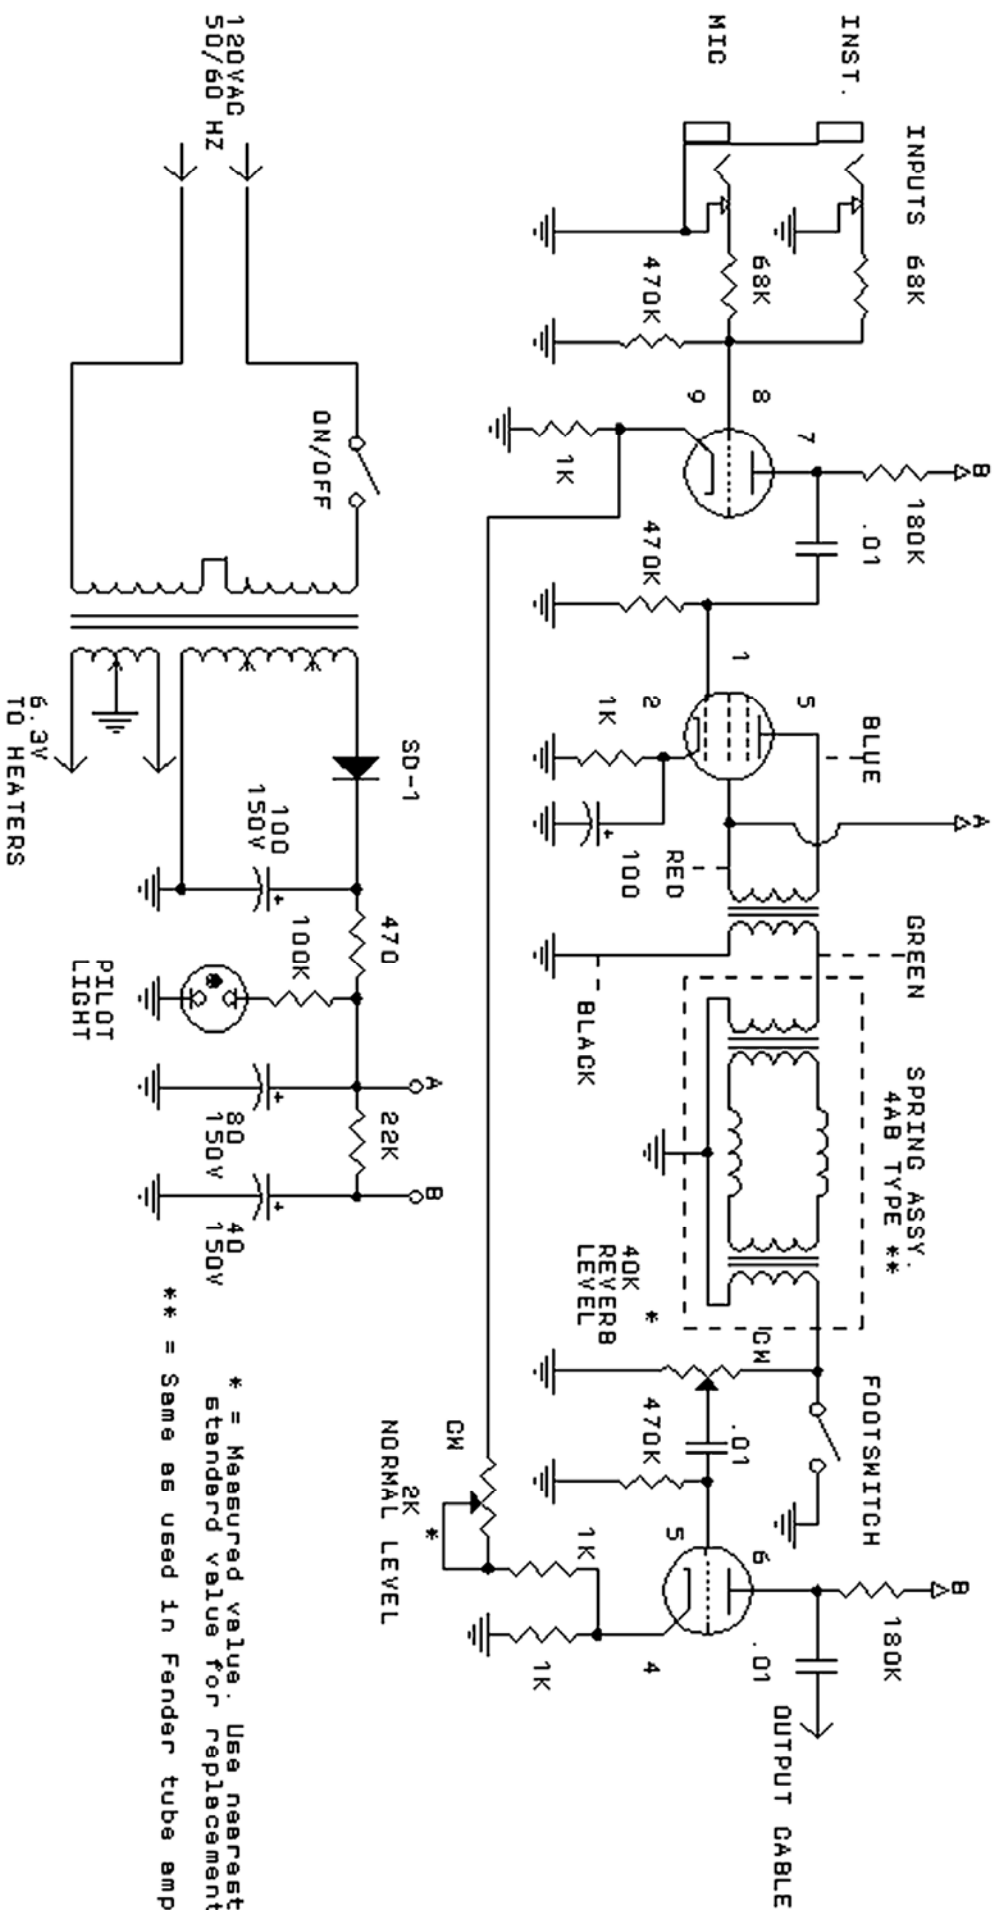

# PREMIER "90" TUBE REVERB

Traced and drawn by Dave S.

1/2 6EU7 6AQ5

1/2 6EU7

\* = Measured value. Use nearest standard value for replacement.

\*\* = Same as used in Fender tube amps.

NORMAL  
VOL  
5K4W

www.AlphaSoundandLight.com  
Copyright 2006 A.D.Forbes  
All Rights Reserved

PREMIER 90 REVERB  
CIRCA 1966  
AF 10-96