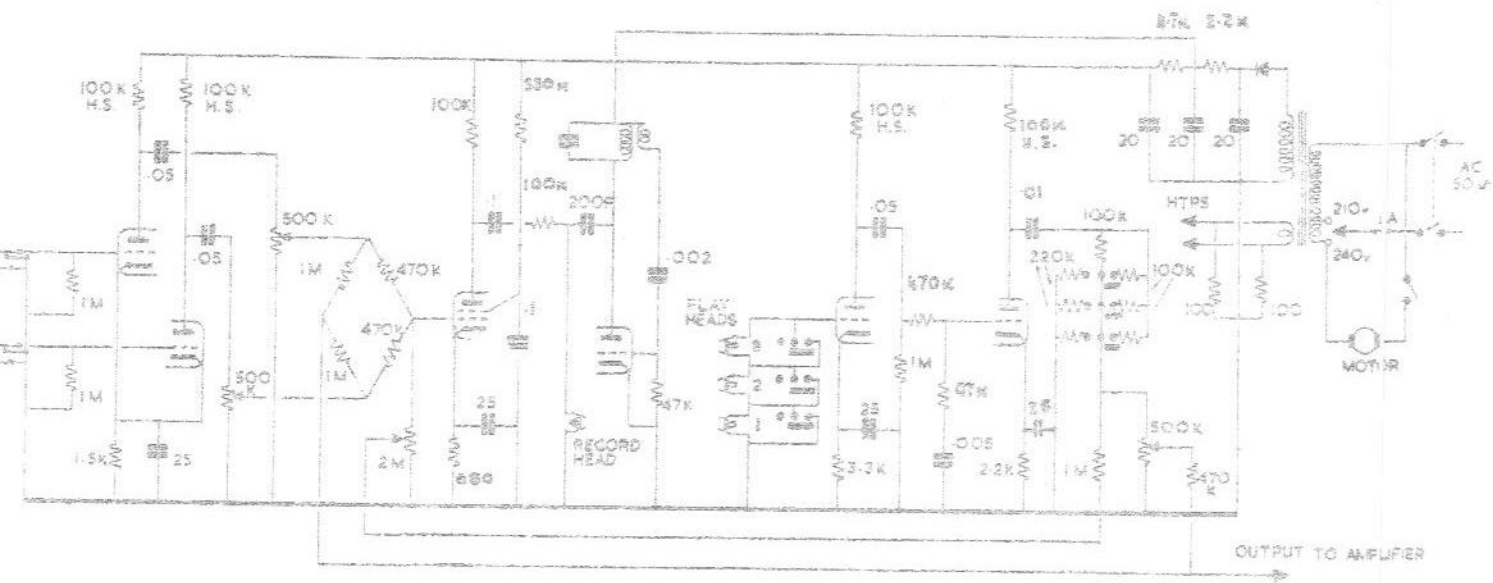

PCT CHS

ECC 83

GAIN CONTROLS

SUSTAIN

6BR8 / 6FV8

SELECTOR SWITCH

ECC 83

ECHO VOLUME