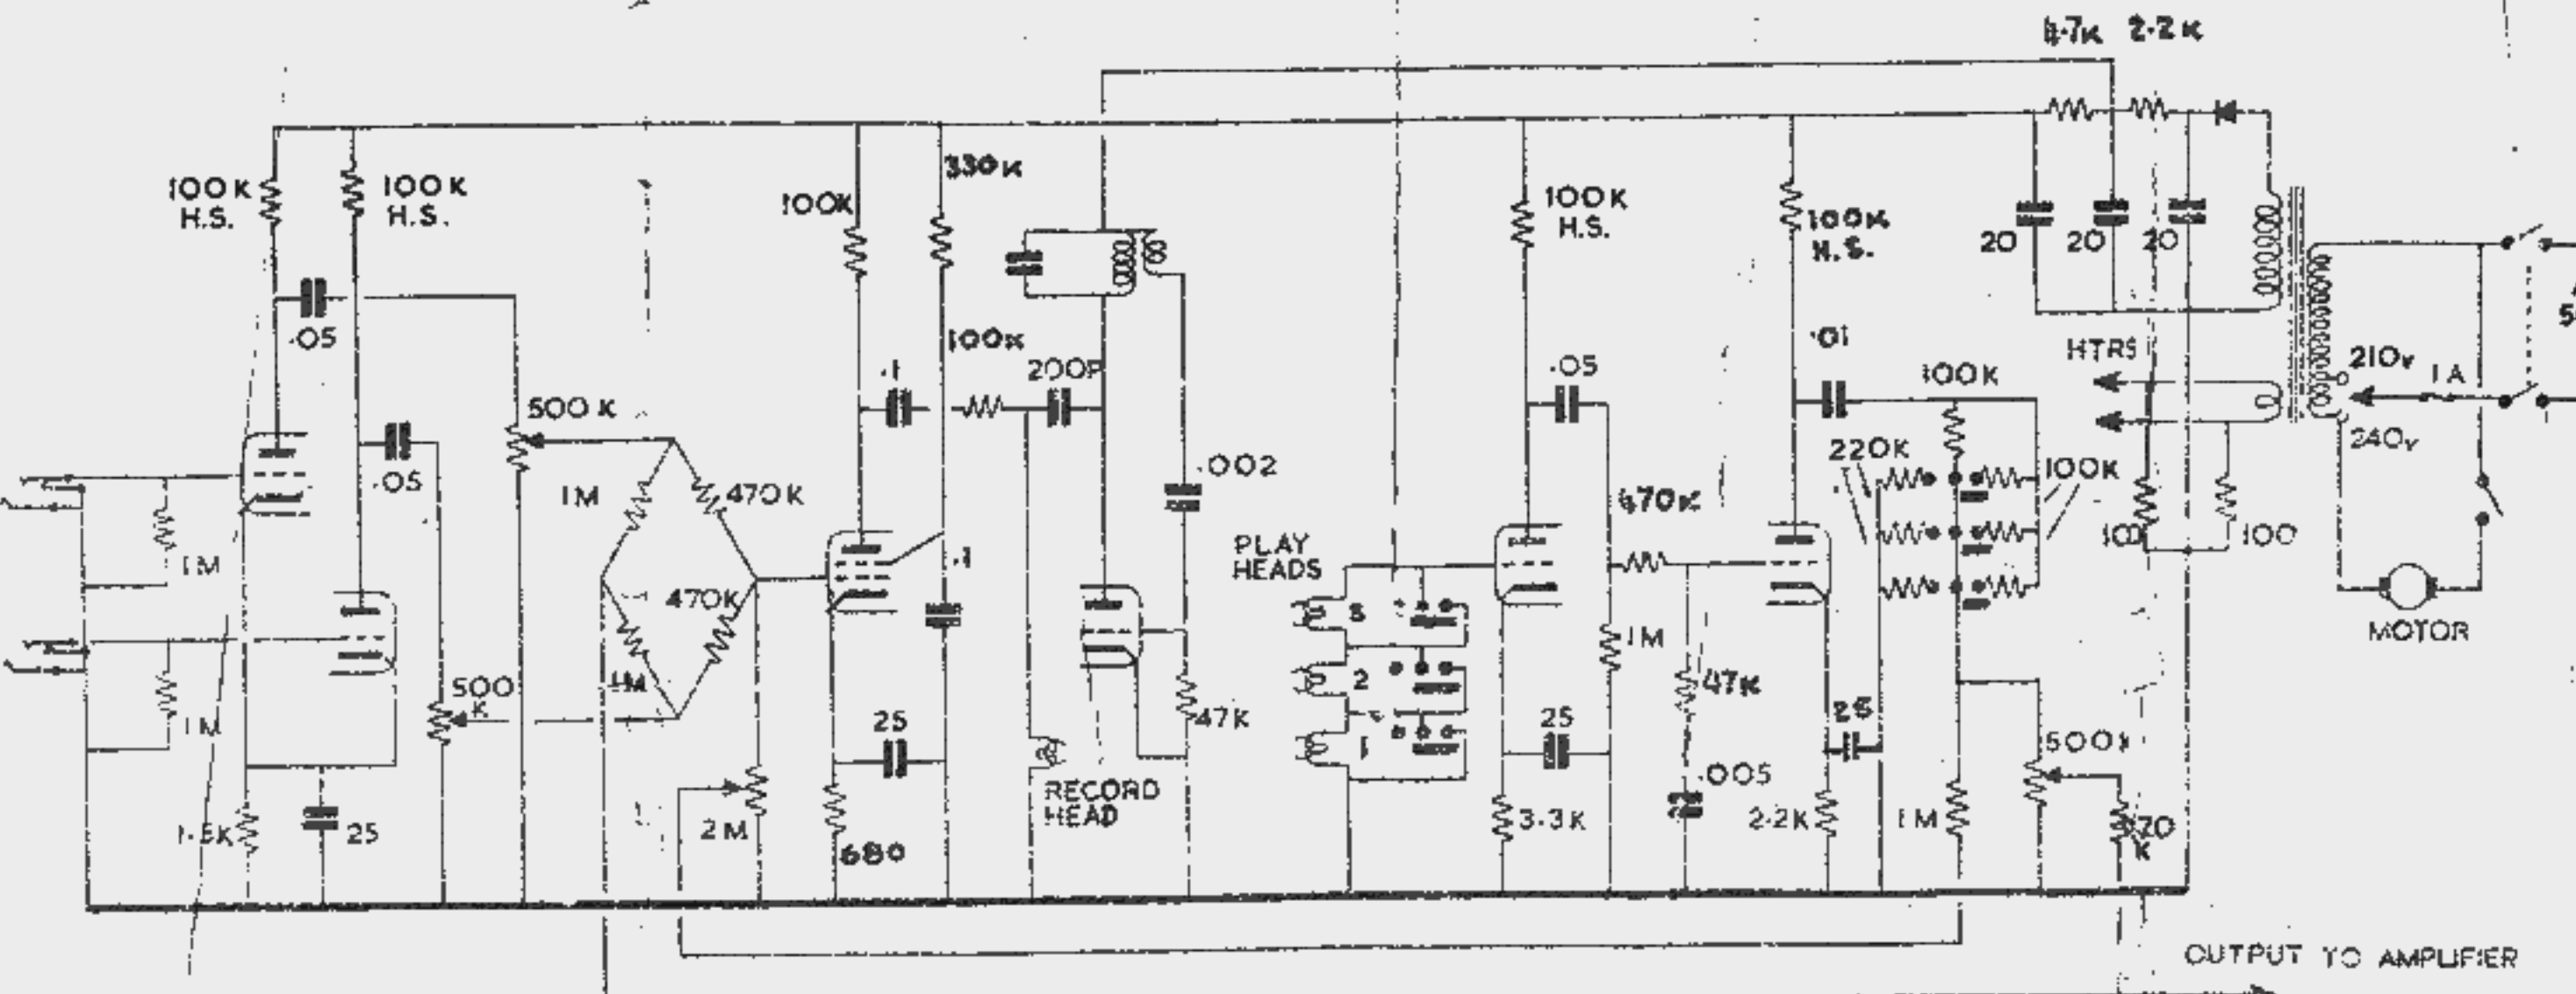

PRE-AMPLIFIERS

SIGNAL MIXING

RECORD AMPLIFIER

BIAS OSCILLATOR

EQUALISED REPLAY AMPLIFIER

POWER SUPPLY

INPUT JACKS

ECC 83

GAIN CONTROLS

SUSTAIN

5BR 8

SELECTOR SWITCH

ECC 83

ECHO VOLUME

P 20/7/61

COPCAT ECHO UNIT

WATKINS ELECTRIC MUSIC LONDON

scanned by Maarten van Helden
mvh@antisocial.com