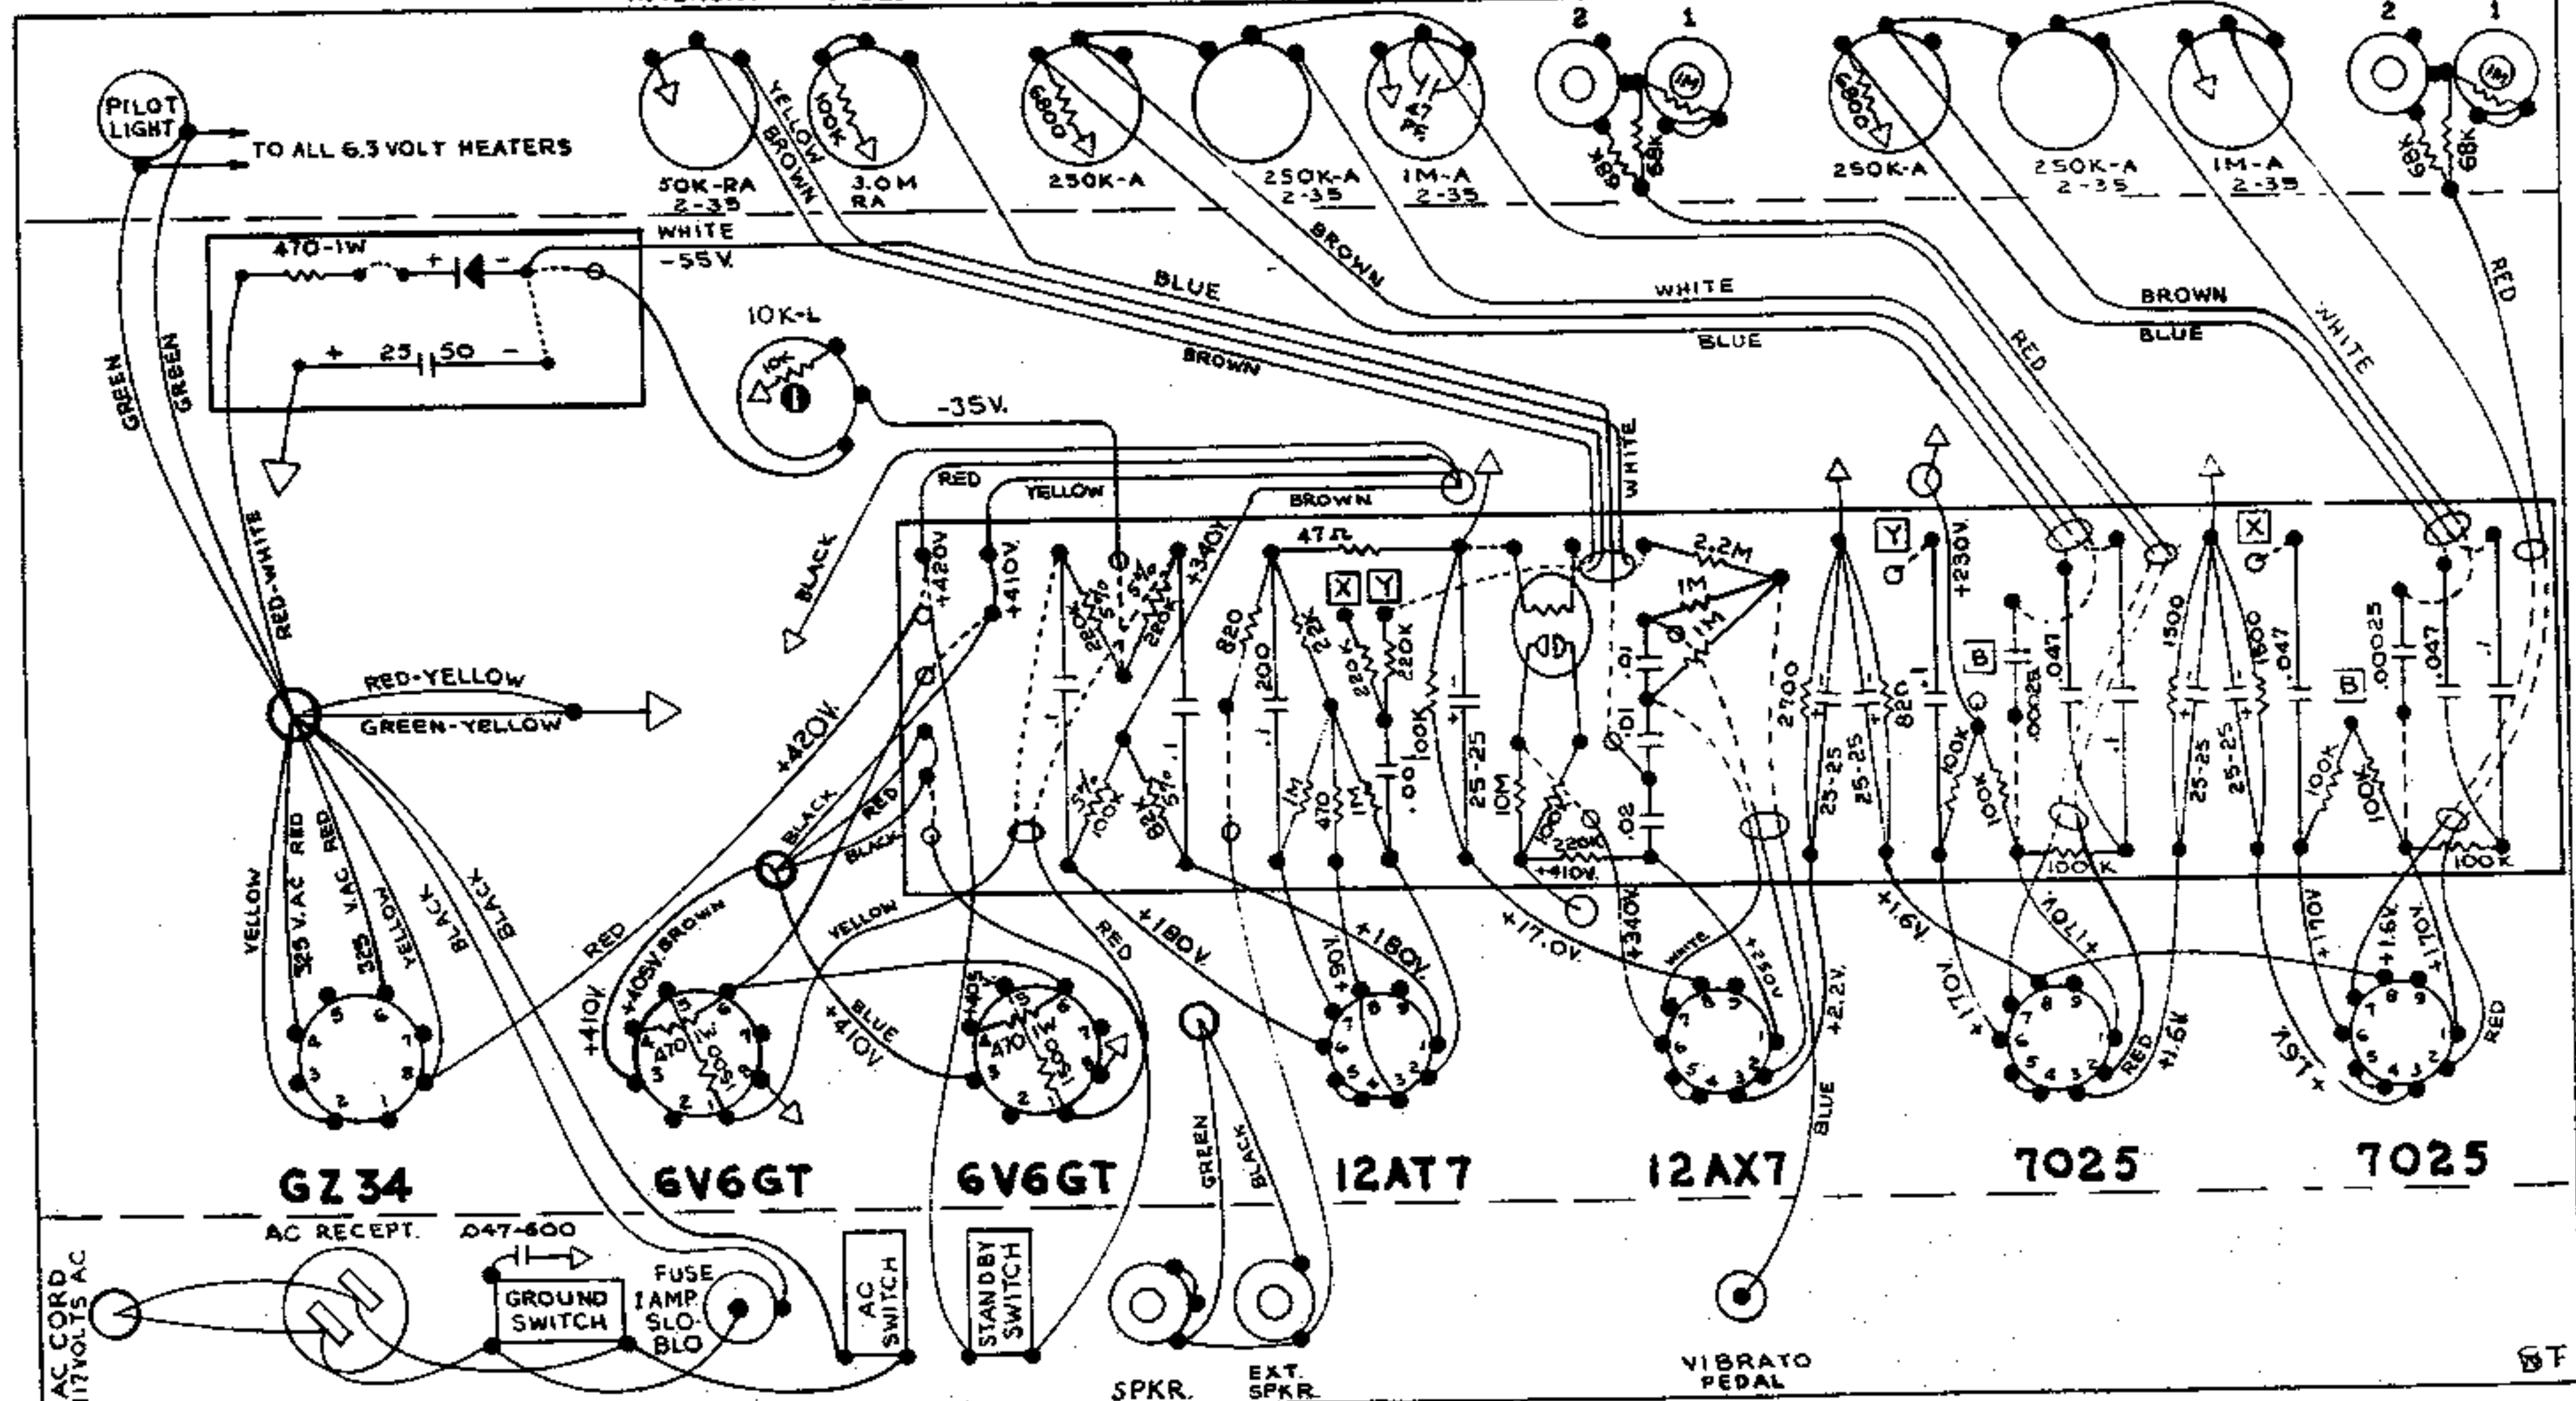

FENDER MODEL

"DELUXE-AMP AB763" LAYOUT

NOTICE

VOLTAGES READ TO GROUND WITH ELECTRONIC VOLTMETER. VALUES SHOWN + OR - 20%

C-FD

INTENSITY SPEED BASS TREBLE VOLUME VIBRATO BASS TREBLE VOLUME NORMAL

NOTE- ALL RESISTORS 1/2 WATT, 10% TOLERANCE IF NOT SPECIFIED.