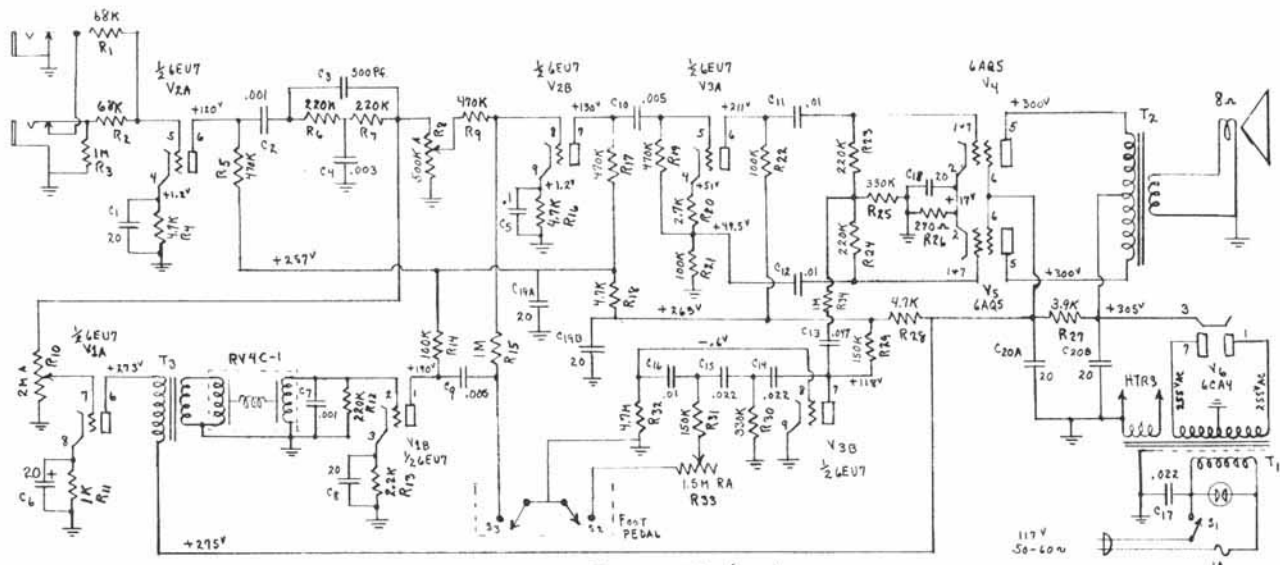

GA17RVT SCOUT

VOLTAGES TO CHASSIS WITH VTVM (117mg)

- T1 POWER TRANSFORMER TF 2A-P
- T2 OUTPUT " TF 18-01
- T3 DRIVER " TF E400
- SPEAKER 8" x 2, 10" S20003
- R8 VOLUME CONTROL 500K Audio Taper
- R10 REVERB VOLUME 2MEG " "
- R33 TREMOLO FREQUENCY 1.5M REV. Audio
- S2, S3 SPST PUSH PUSH SW.
- REVERBERATION UNIT RV4C-1