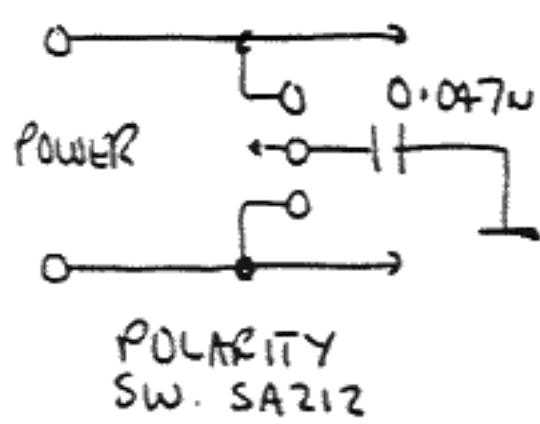

OUTPUT STAGE  
 DRSD4  
 SA112  
 SA115  
 SA212

HiWATT  
 JULY 79

FUSE TYPE  
SLO-13LO 3A  
105-117V

POWER SUPPLY

- DR504
- SA212
- SA112
- SA115

SA212  
STANDBY  
NEON  
ONLY.

MAINS TRANSFORMER  
PARTRIDGE TYPE  
TH7550