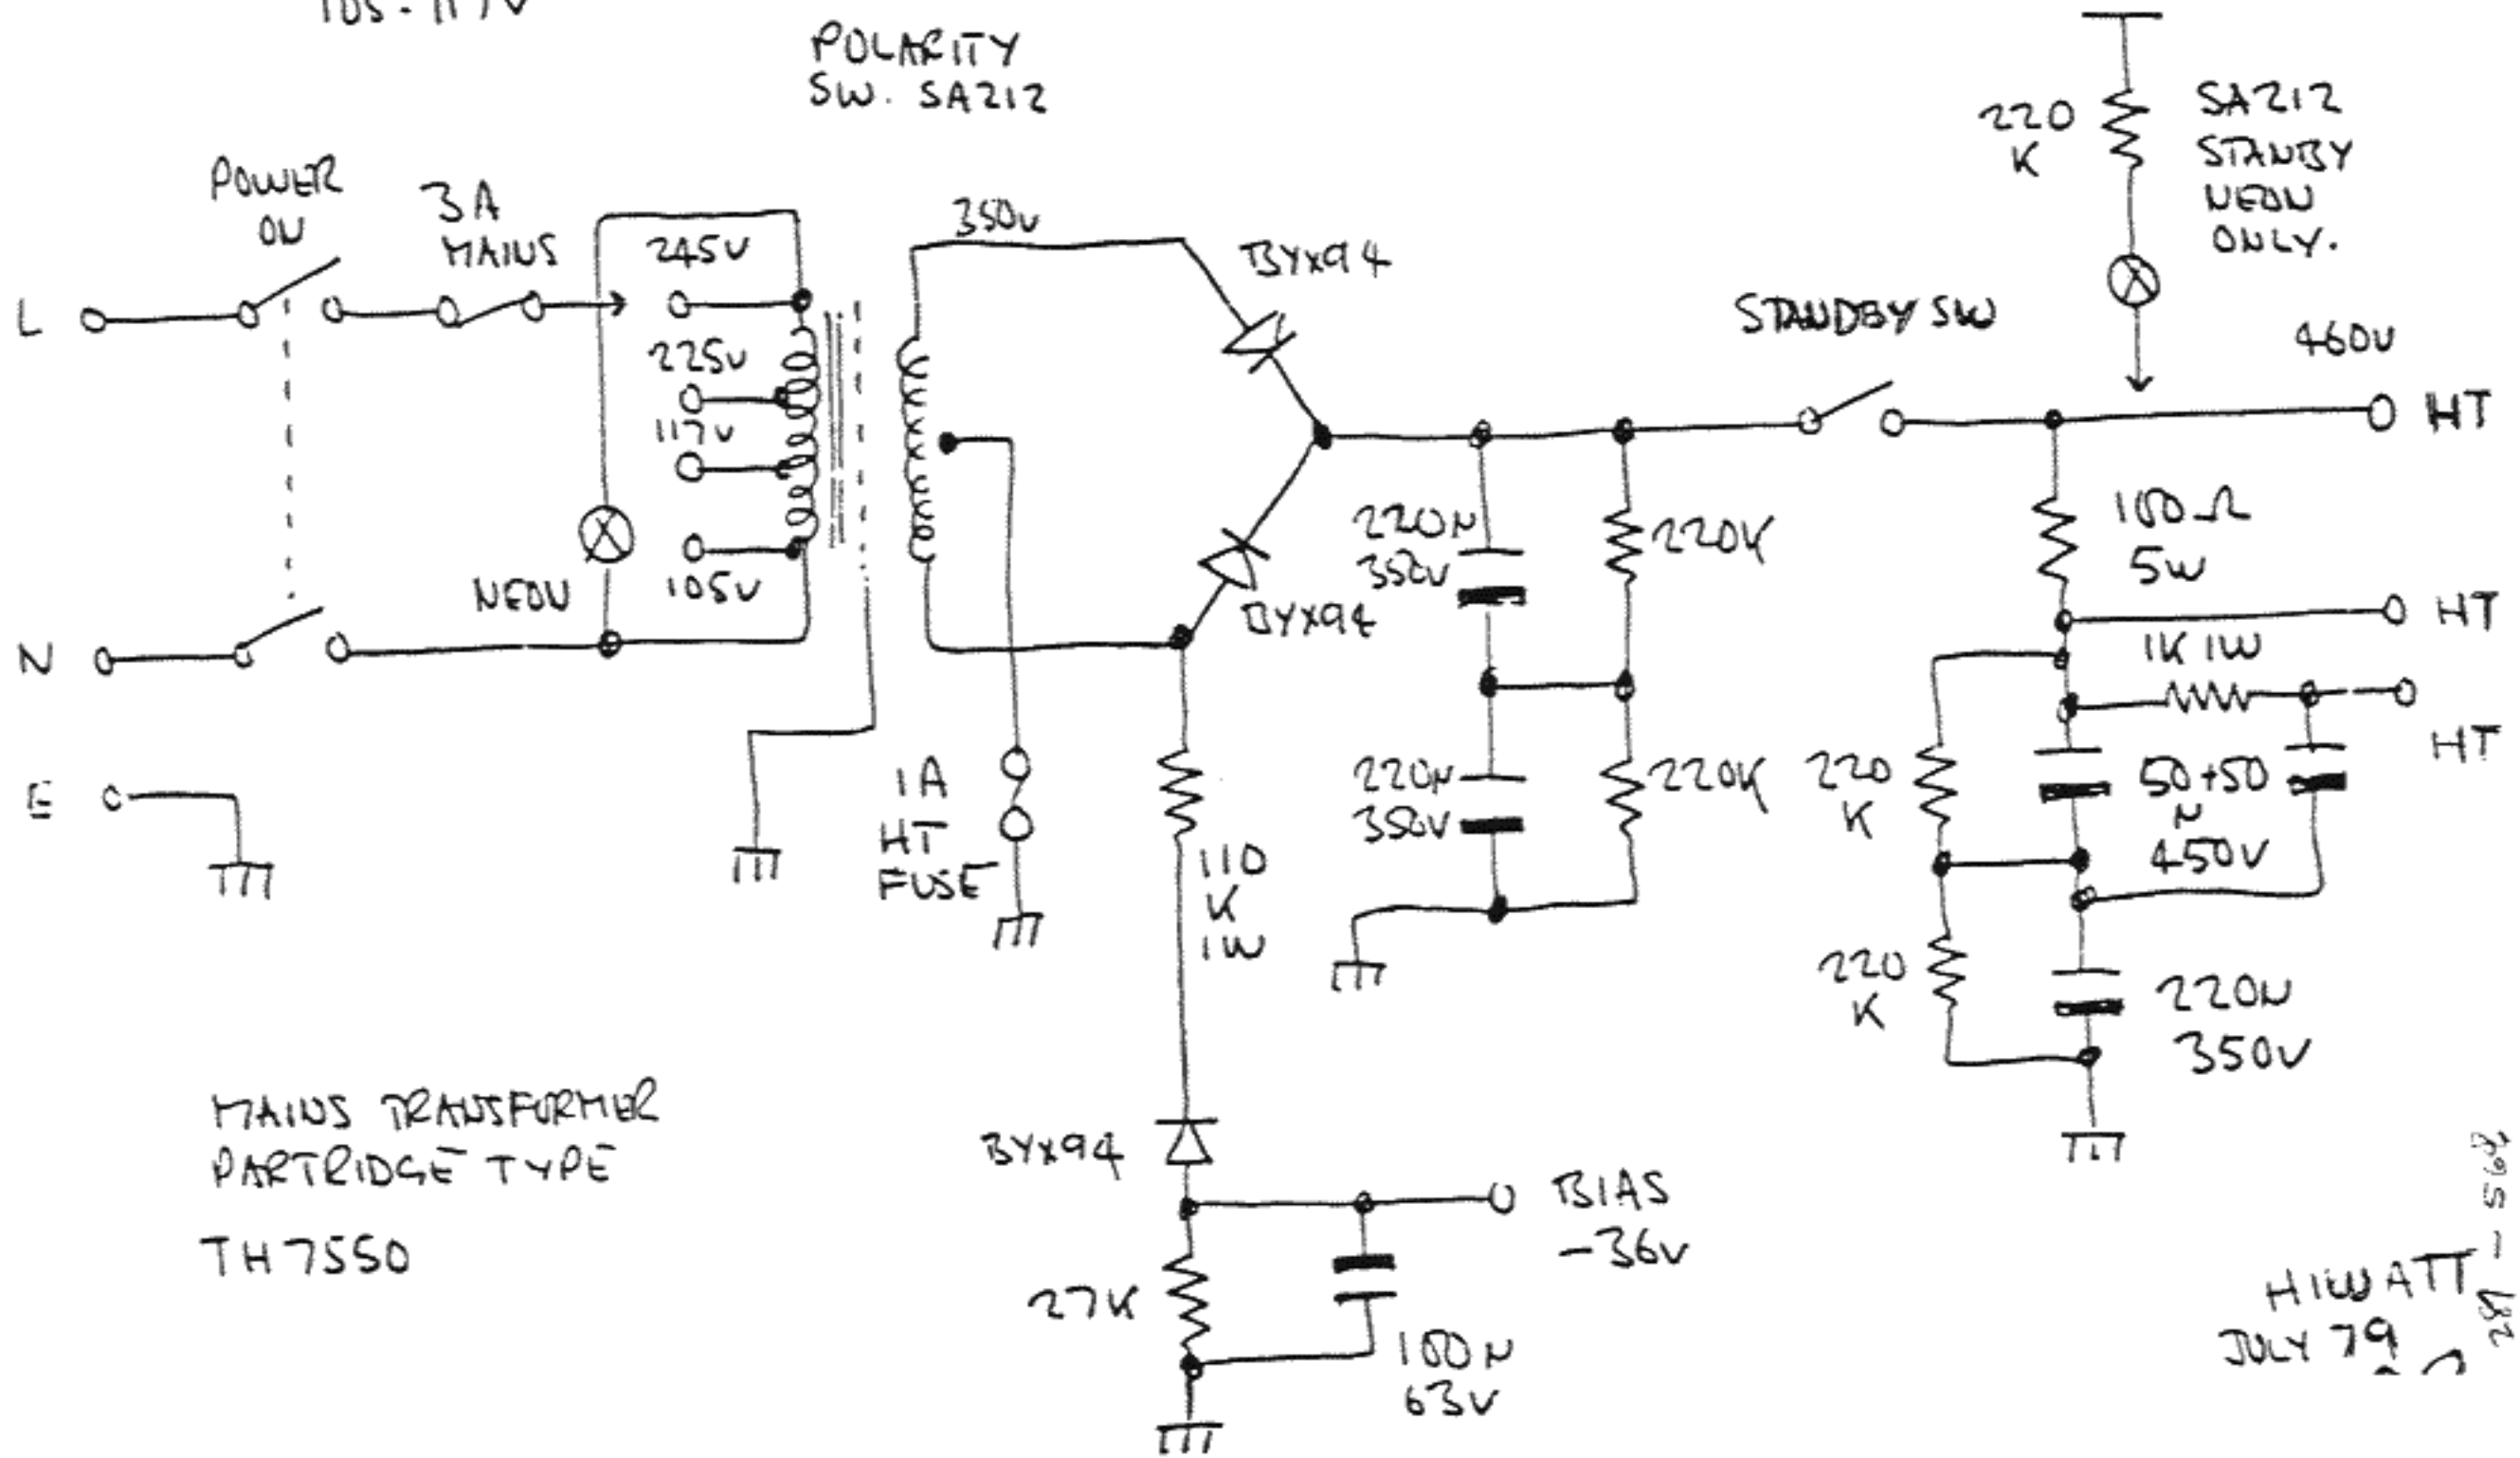

OUTPUT STAGE  
 DRSD4  
 SA112  
 SA115  
 SA212

HiWATT  
 JULY 79

FUSE TYPE  
SLO-13LO 3A  
105-117V

POWER SUPPLY

- DR504
- SA212
- SA112
- SA115

SA212  
STANDBY  
NEON  
ONLY.

MAINS TRANSFORMER  
PARTRIDGE TYPE  
TH7550