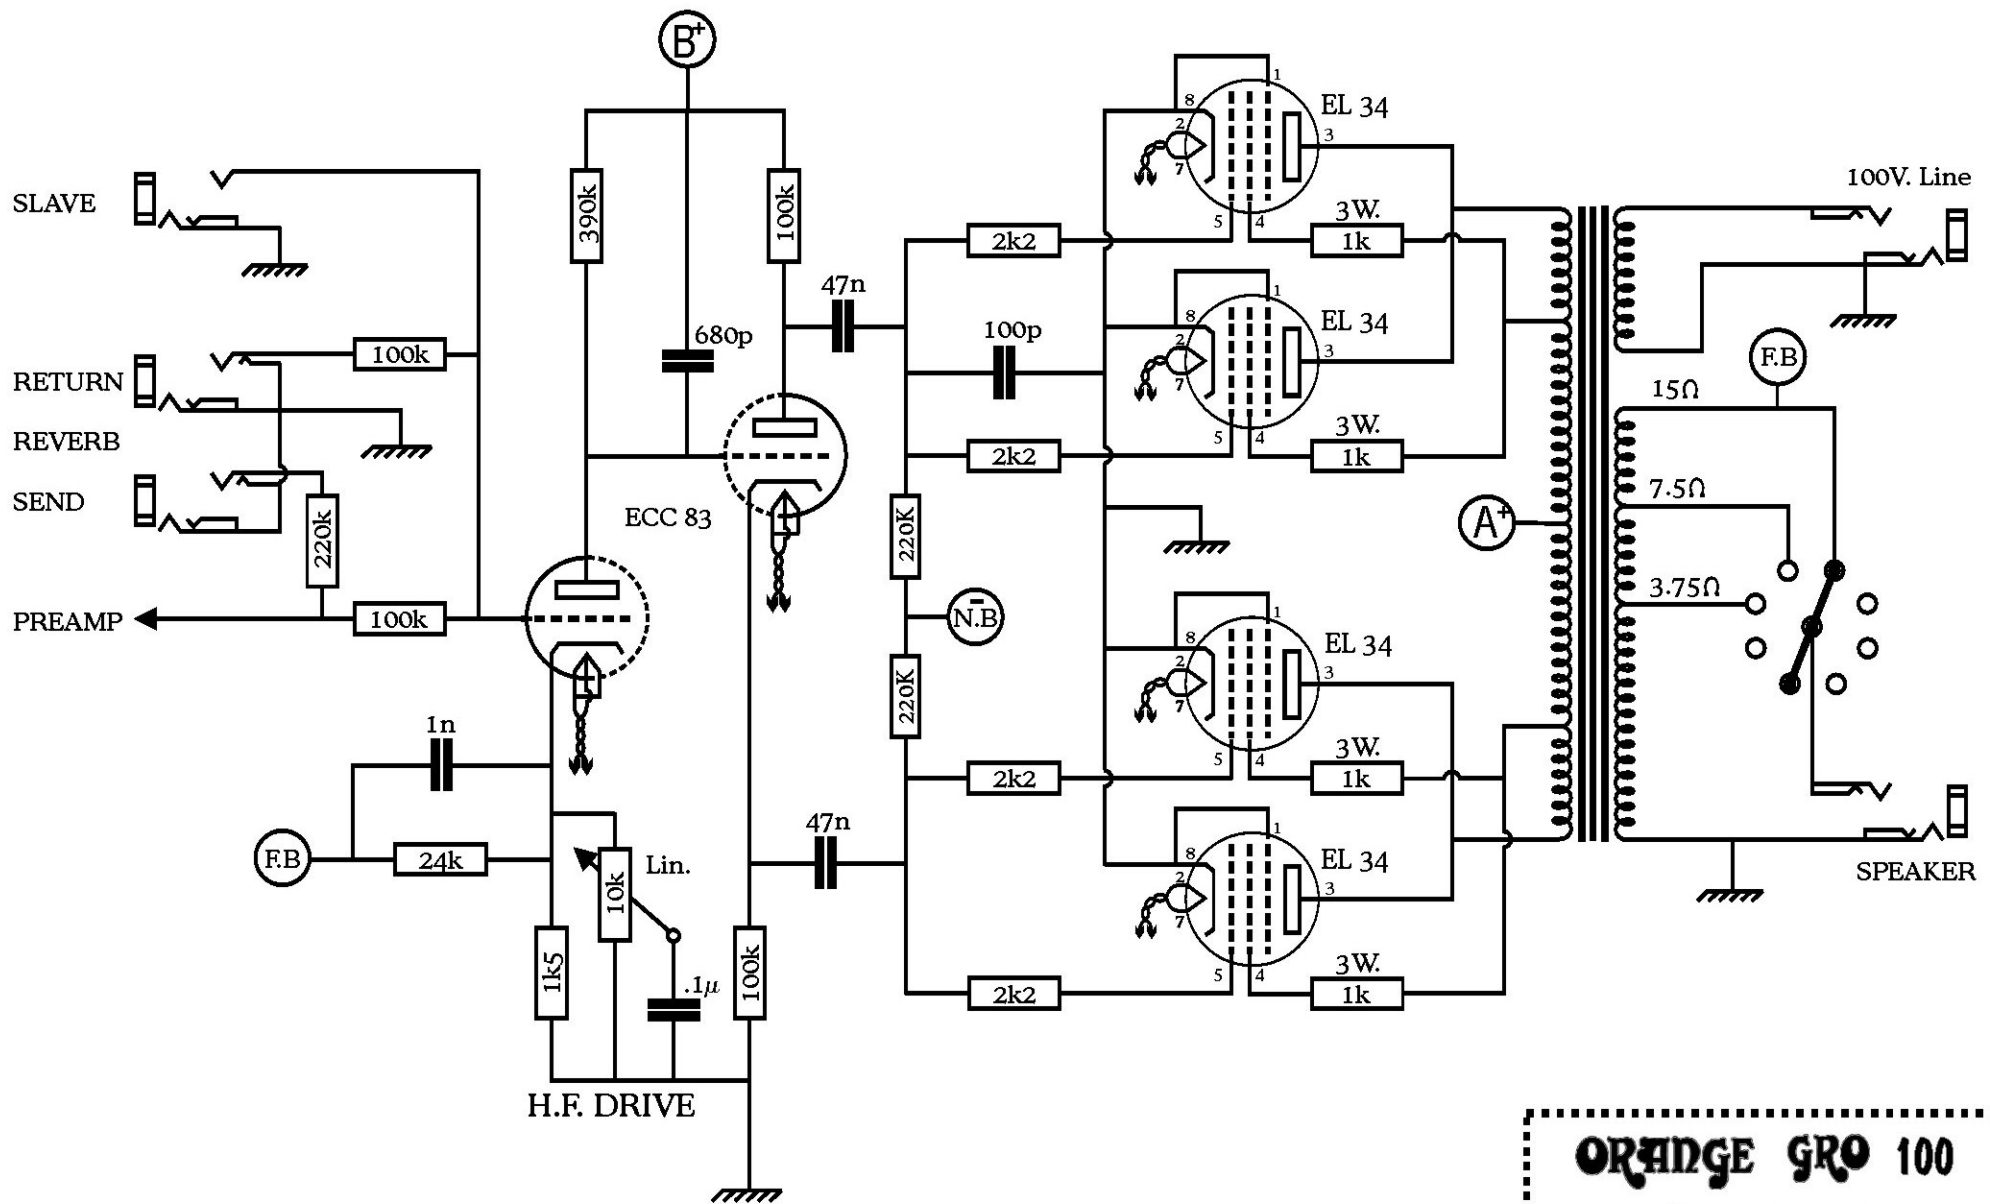

**ORANGE GRO 100**  
**Preamp**  
**Serial number : 463**  
 Measured-up by Gerhard Haas 1975  
 Drawn by B.Hickmott 2004

**ORANGE GRO 100**  
**Output-amp**  
**Serial number : 463**  
 Measured-up by Gerhard Haas 1975  
 Drawn by B.Hickmott 2004

**ORANGE GRO 100**  
**Power supply**  
**Serial number : 463**  
 Measured-up by Gerhard Haas 1975  
 Drawn by B.Hickmott 2004