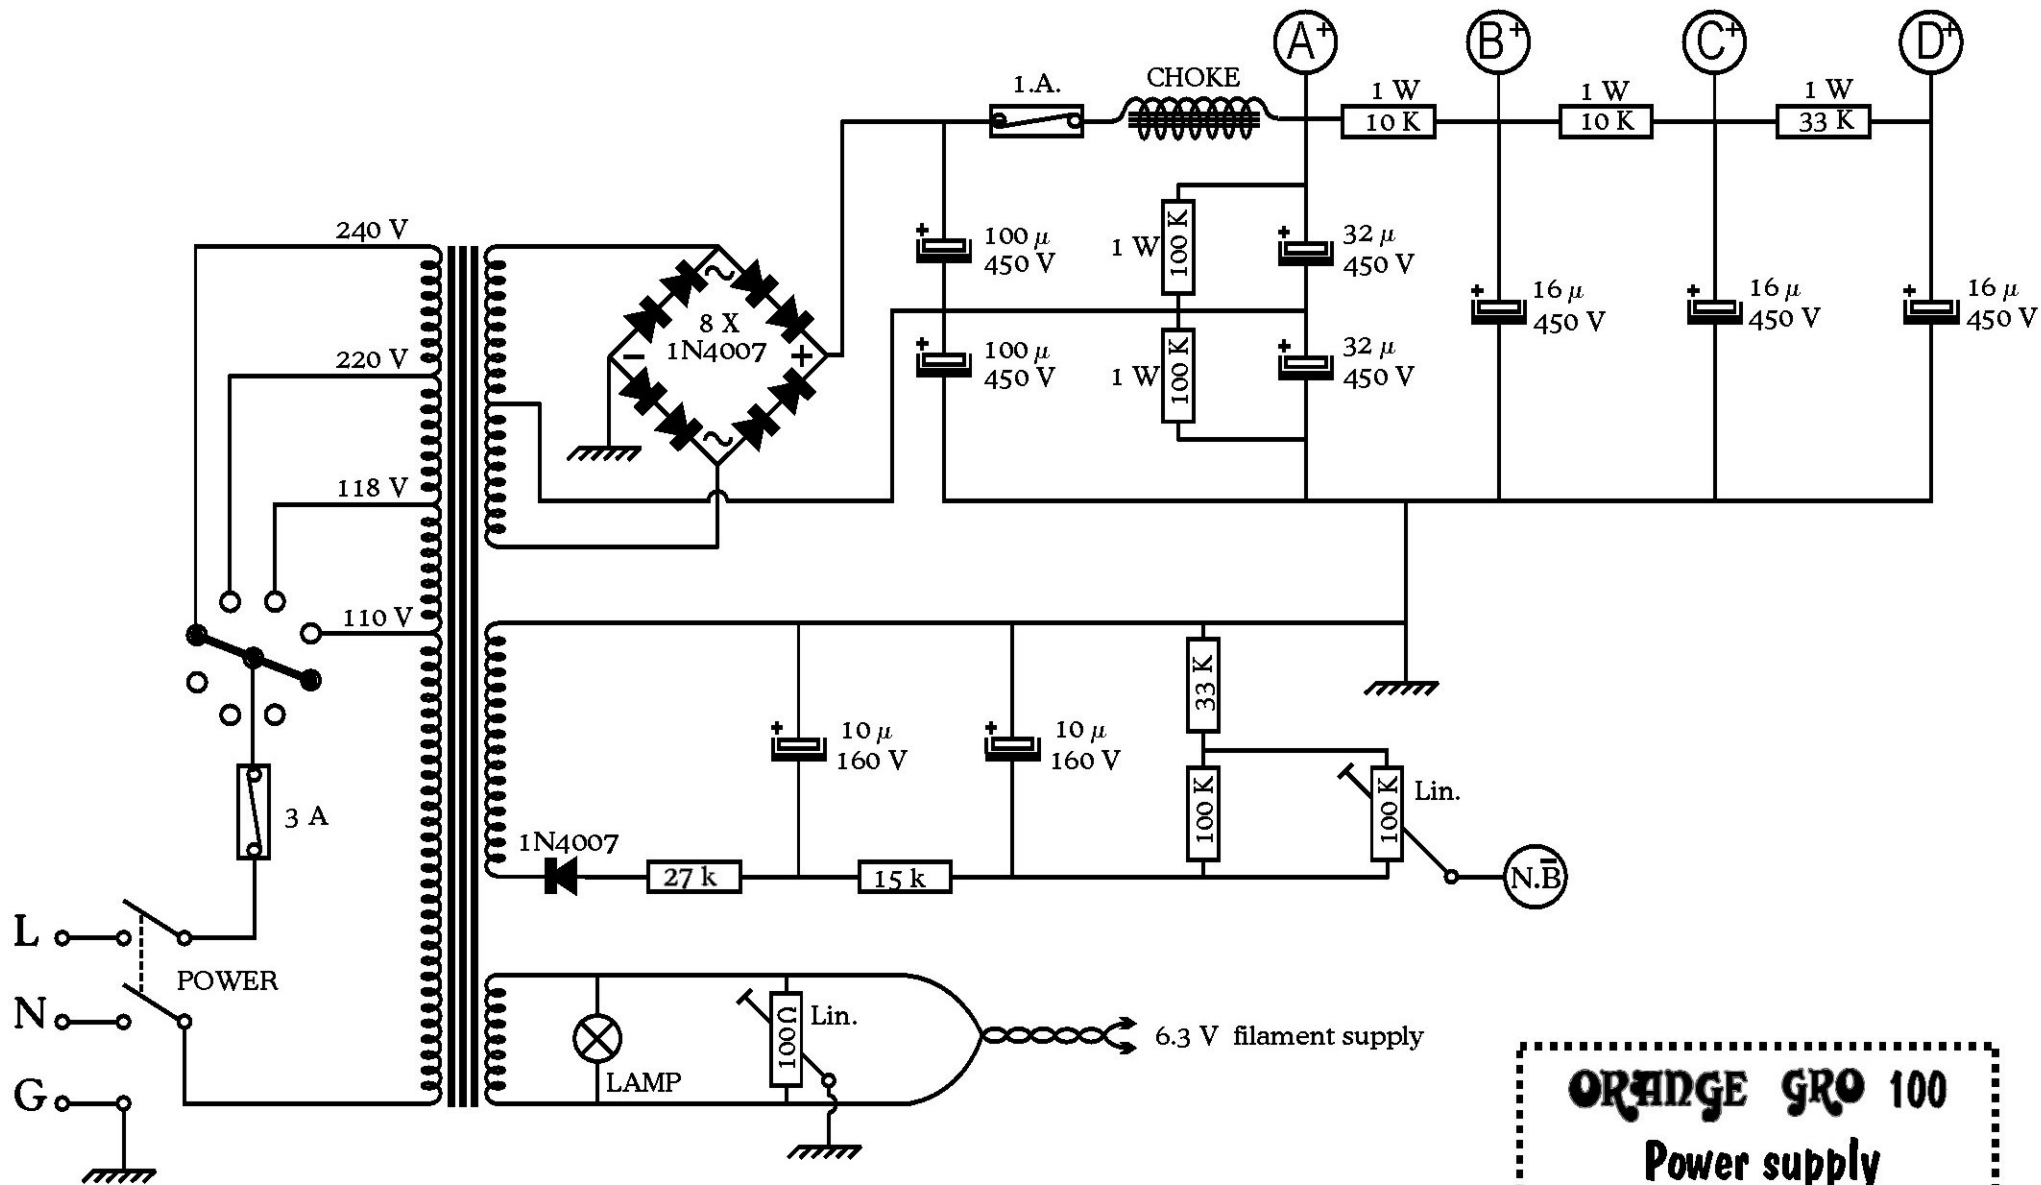

**ORANGE GRO 100**  
**Preamp**  
**Serial number : 463**  
 Measured-up by Gerhard Haas 1975  
 Drawn by B.Hickmott 2004

**ORANGE GRO 100**  
**Output-amp**  
**Serial number : 463**  
 Measured-up by Gerhard Haas 1975  
 Drawn by B.Hickmott 2004

**ORANGE GRO 100**  
**Power supply**  
**Serial number : 463**  
 Measured-up by Gerhard Haas 1975  
 Drawn by B.Hickmott 2004