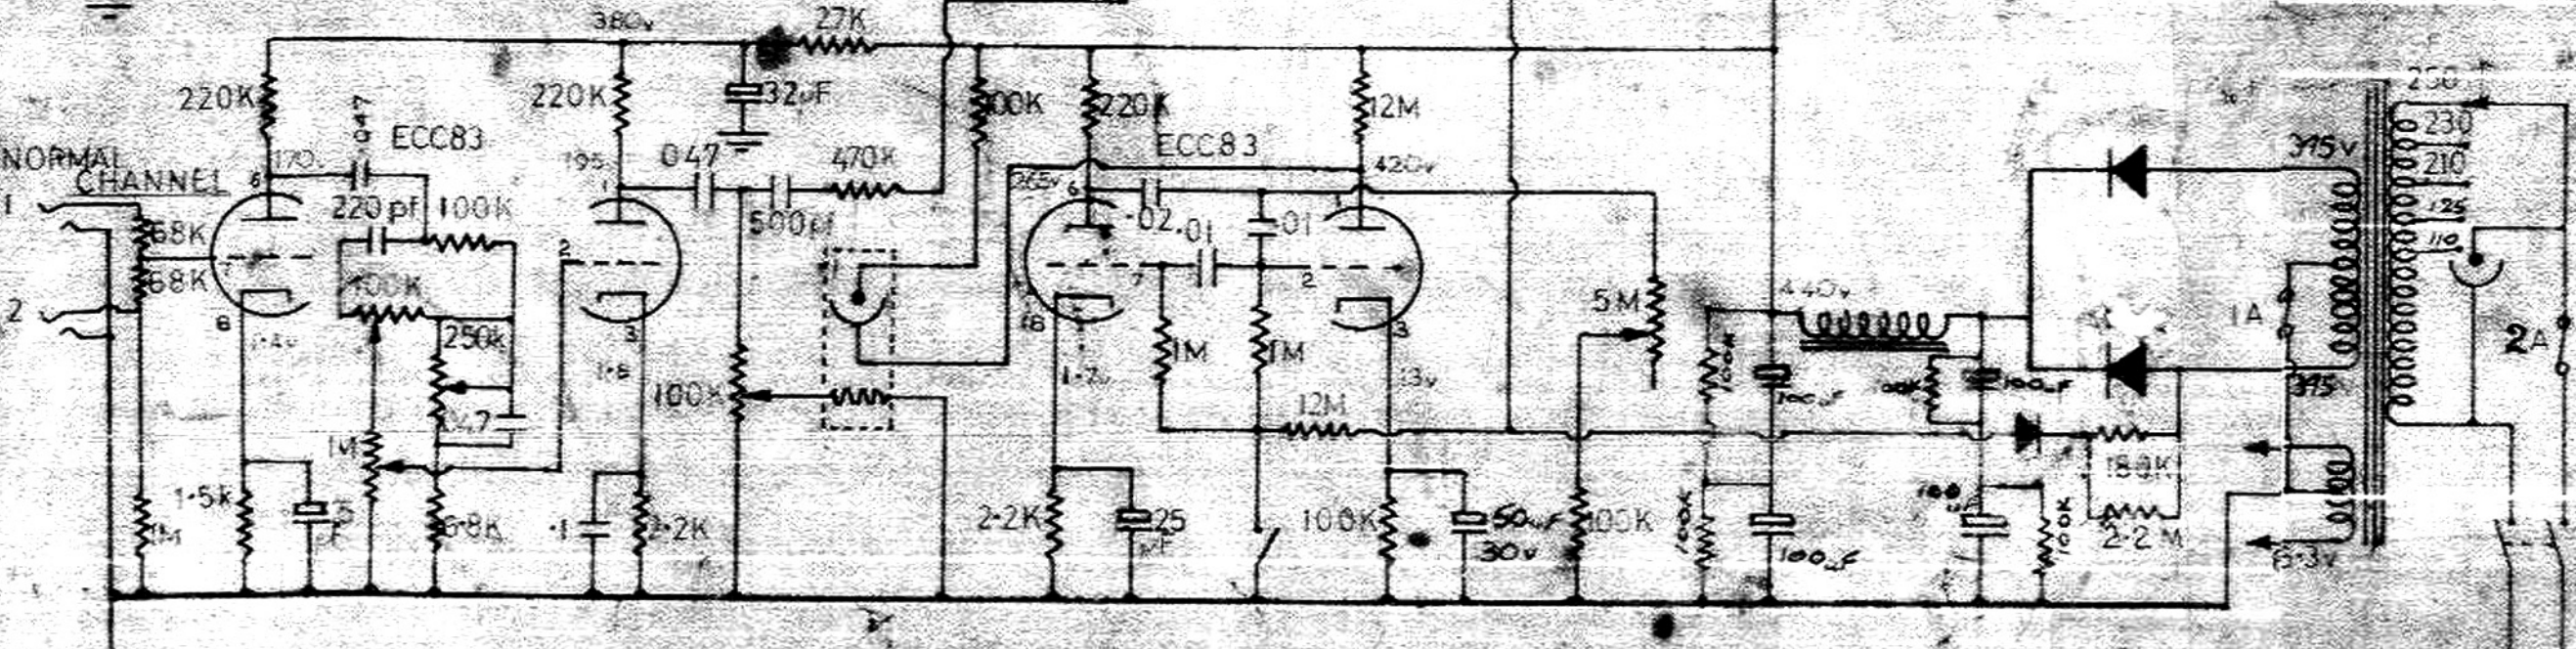

VOLTAGE READ 1 AT NO SIGNAL  
TREMLO FULL ON

BASS CHANNEL

NORMAL CHANNEL

TREBLE 'N' BASS 100

2462/D91

SMOOTHING CAPACITORS CHANGED 10/8/69