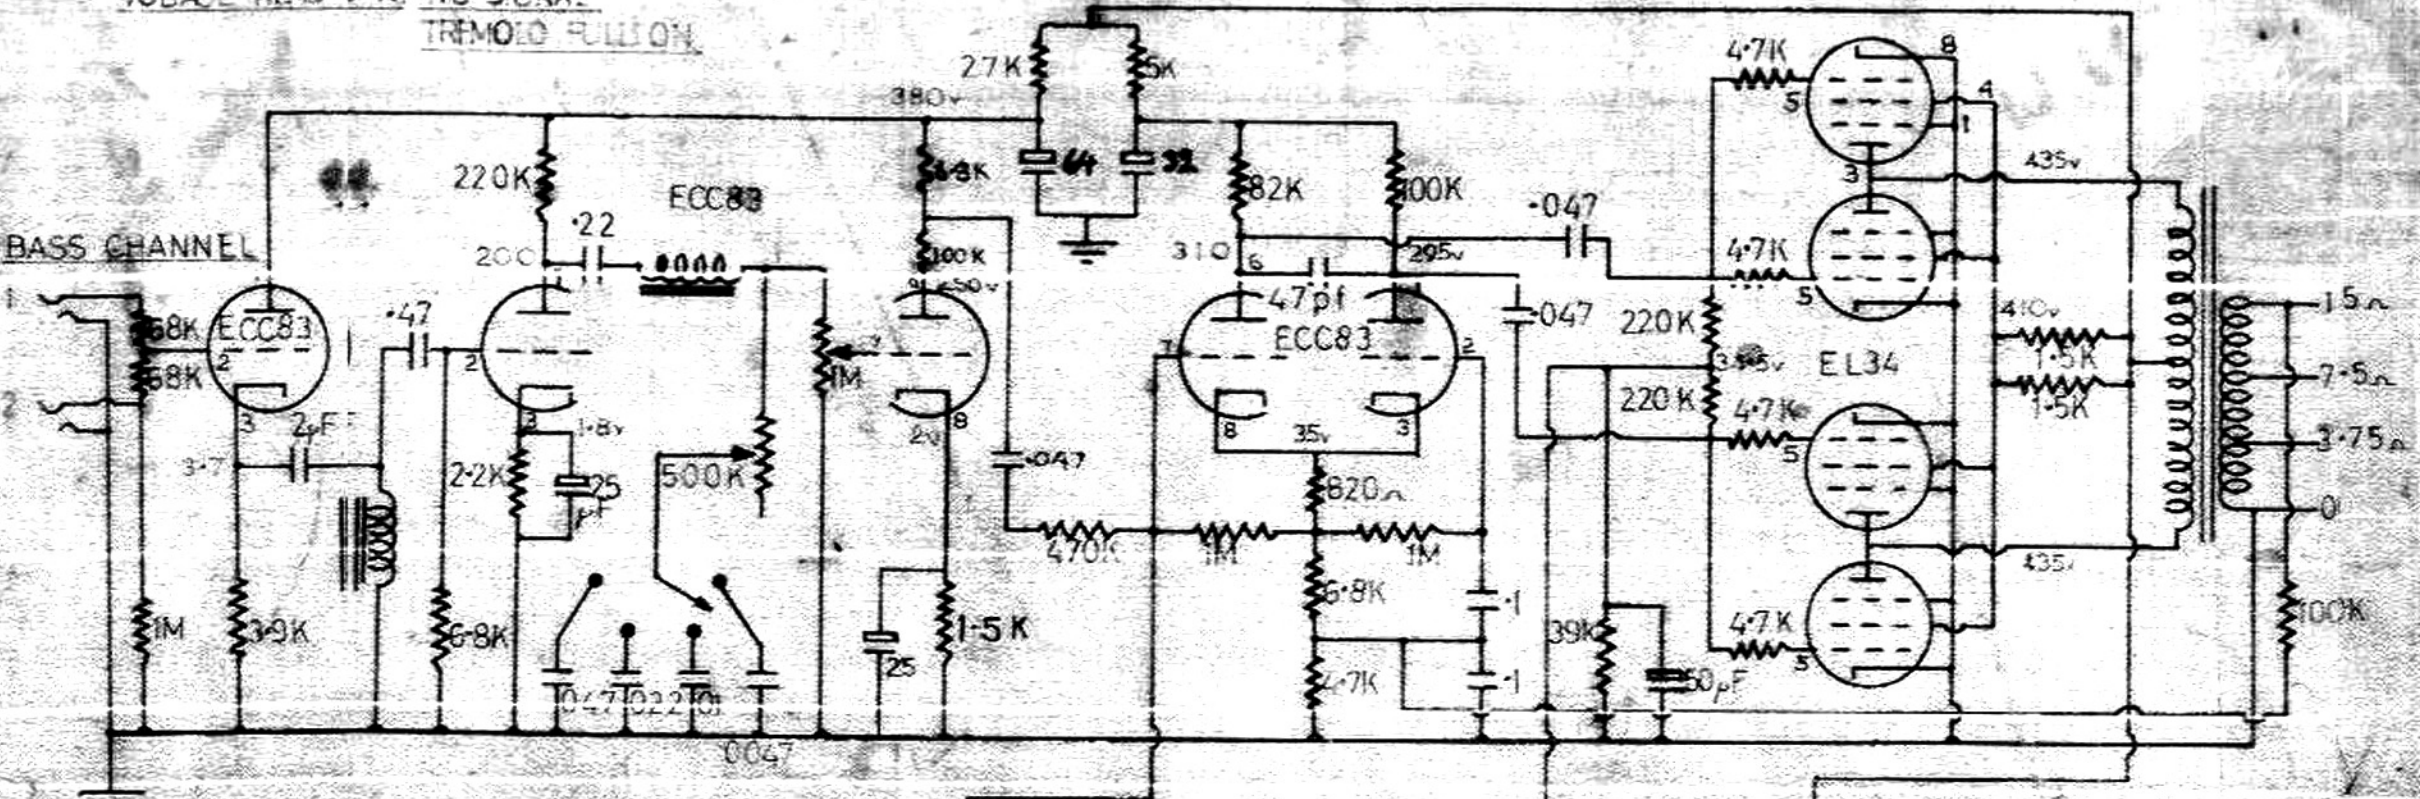

VOLTAGE READ 1 AT NO SIGNAL  
TREMLO FULL ON

BASS CHANNEL

NORMAL CHANNEL

TREBLE 'N' BASS 100

2462/D91

SMOOTHING CAPACITORS CHANGED 10/8/69