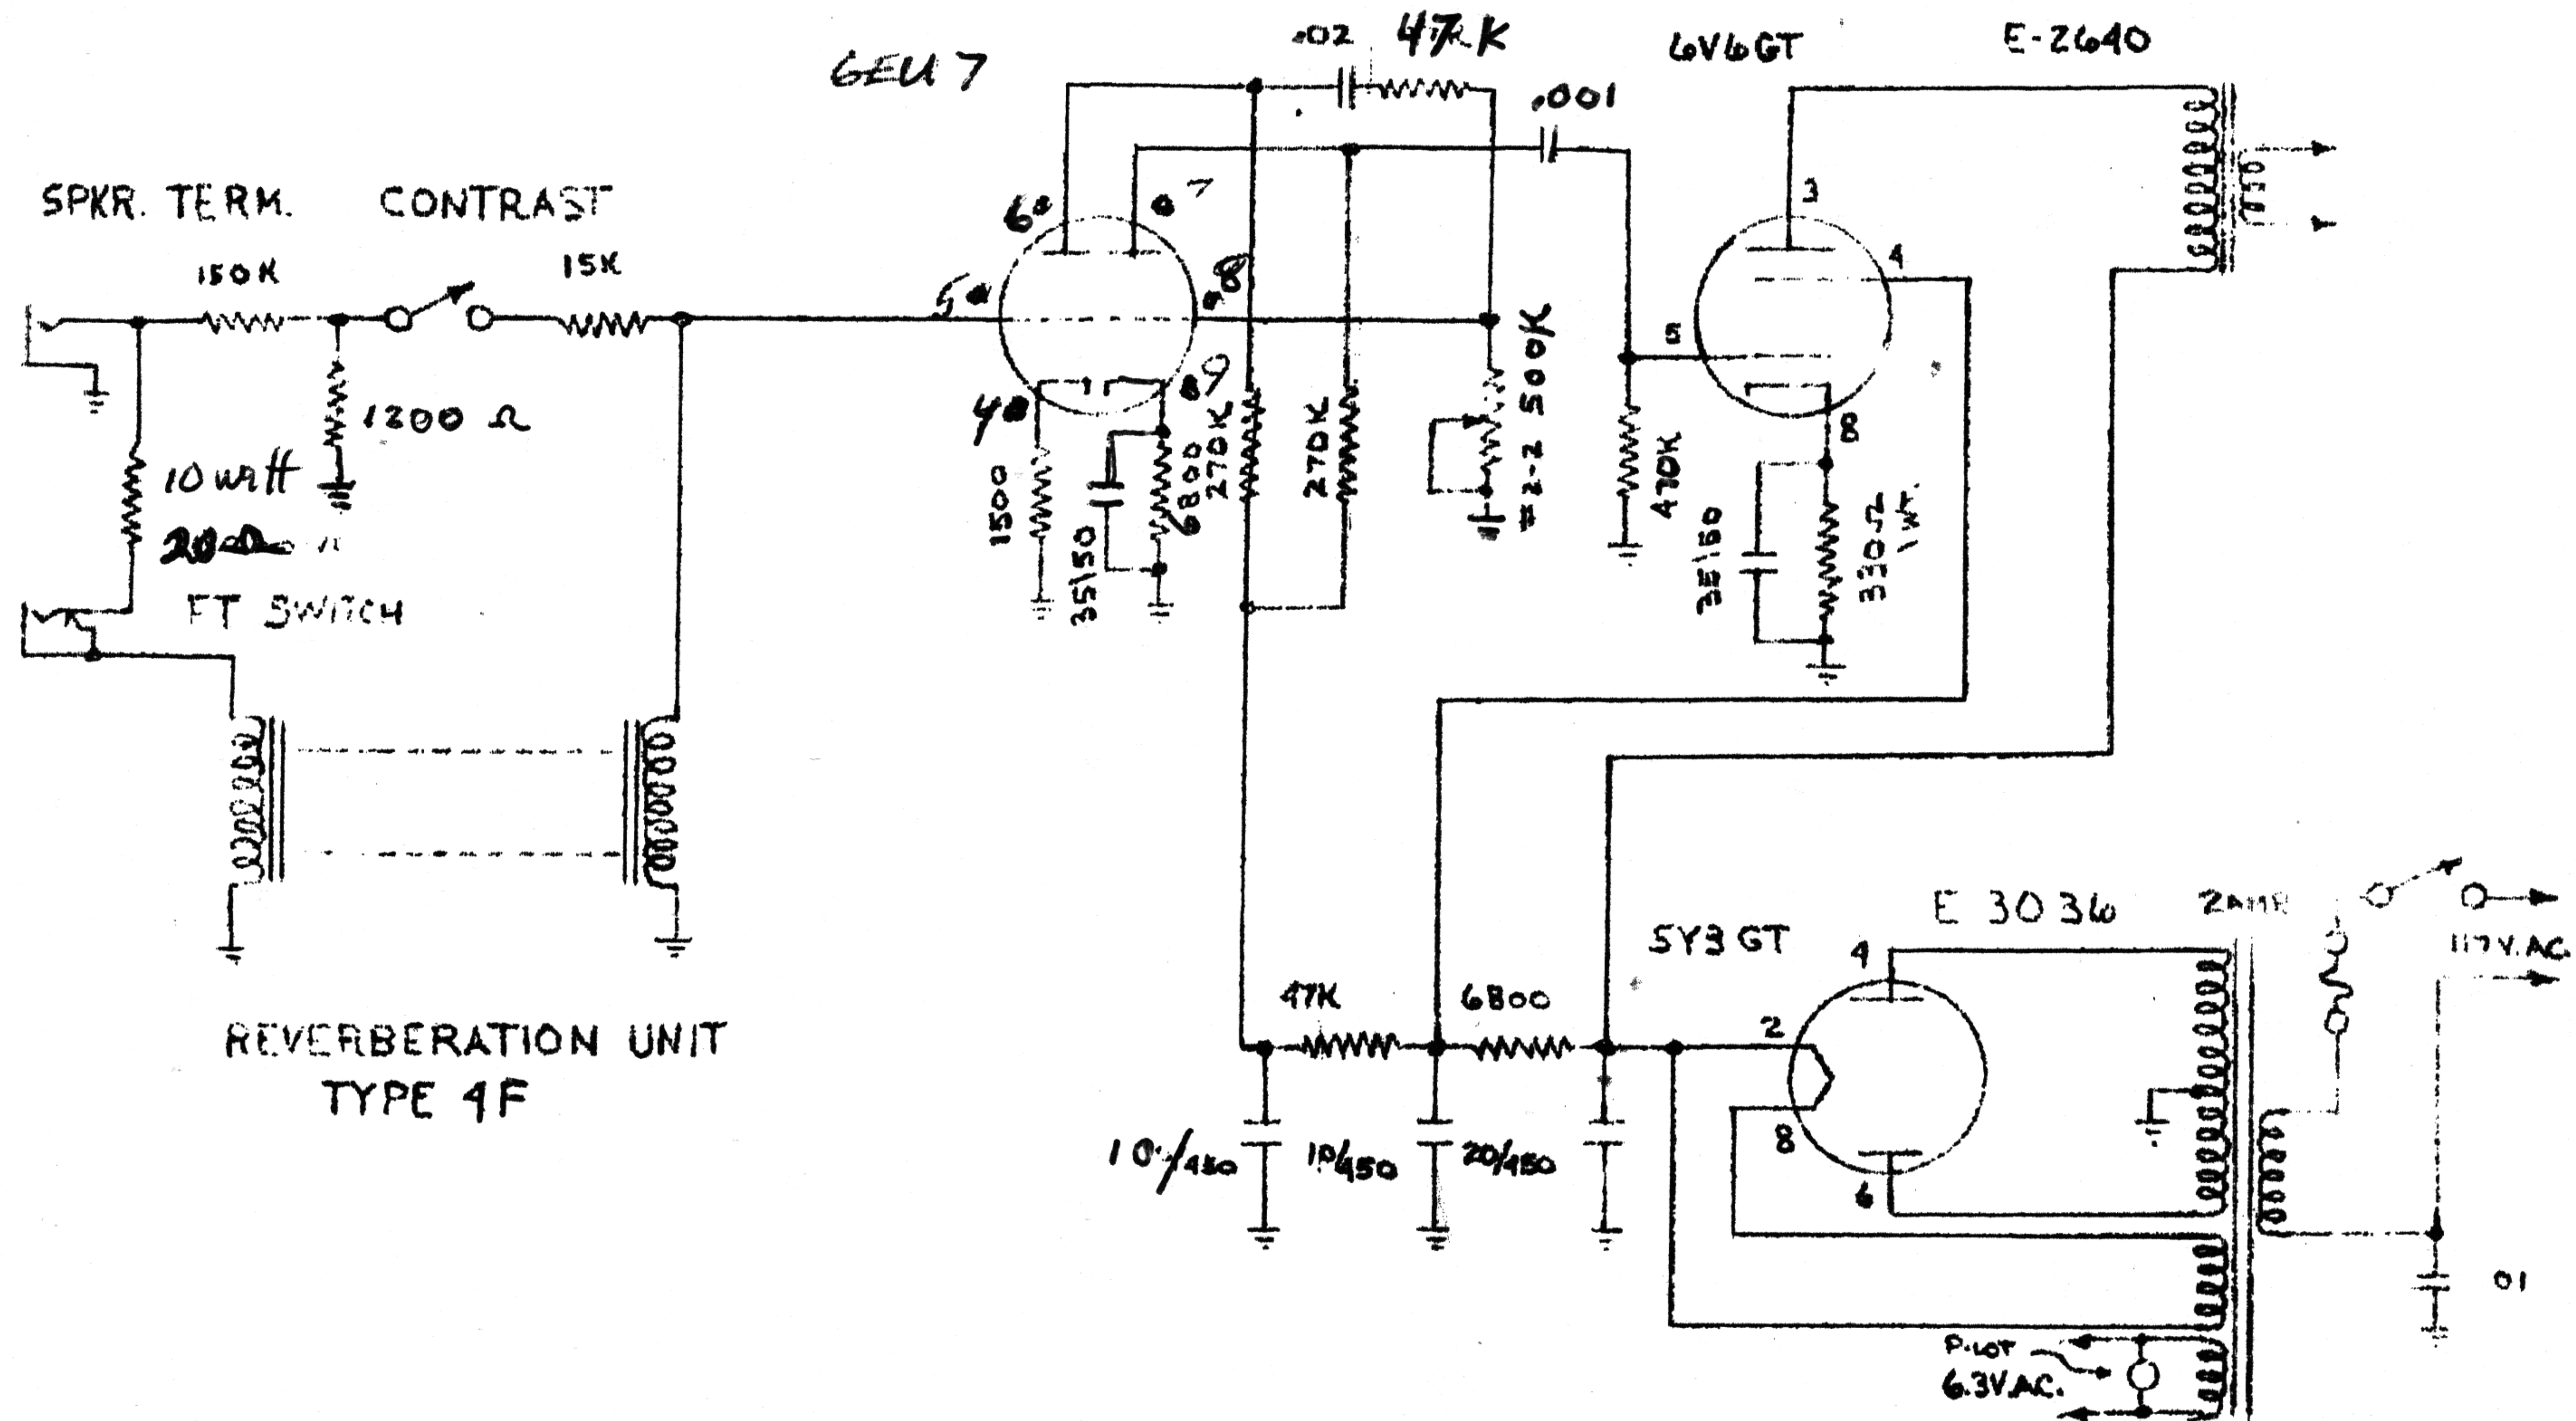

SUPER REVERB (MODEL 510-33)

Valco

"Speaker Driven Reverb Amp"

SUPRO
REVERB
UNIT BY VALCO

AMPLIFIERS	
MODEL NO. 510-33	
162	101