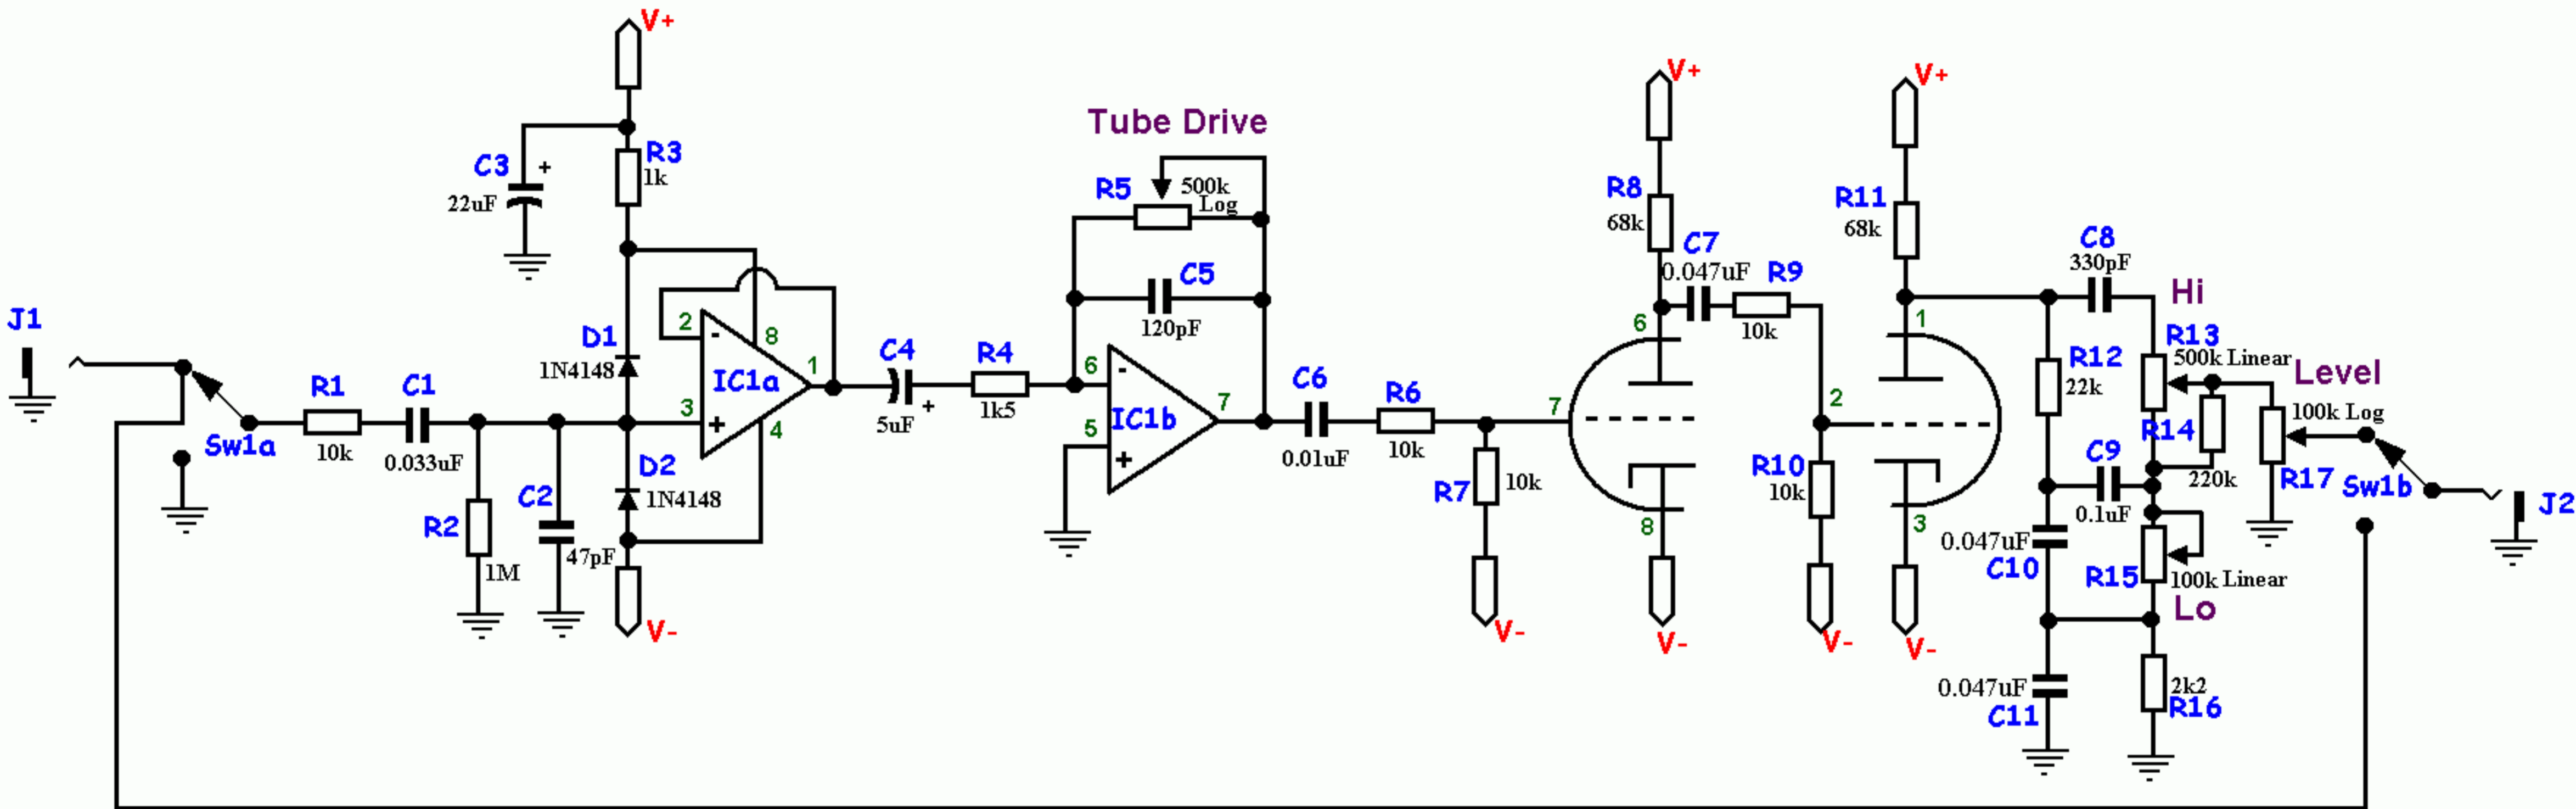

# Tube Driver

Drawn by: JD Sleep    Revision: 2003-12-09    General Guitar Gadgets    Copyright 2003 JD Sleep  
 Permission refused for posting/serving this diagram from any site other than [www.generalguitargadgets.com](http://www.generalguitargadgets.com)