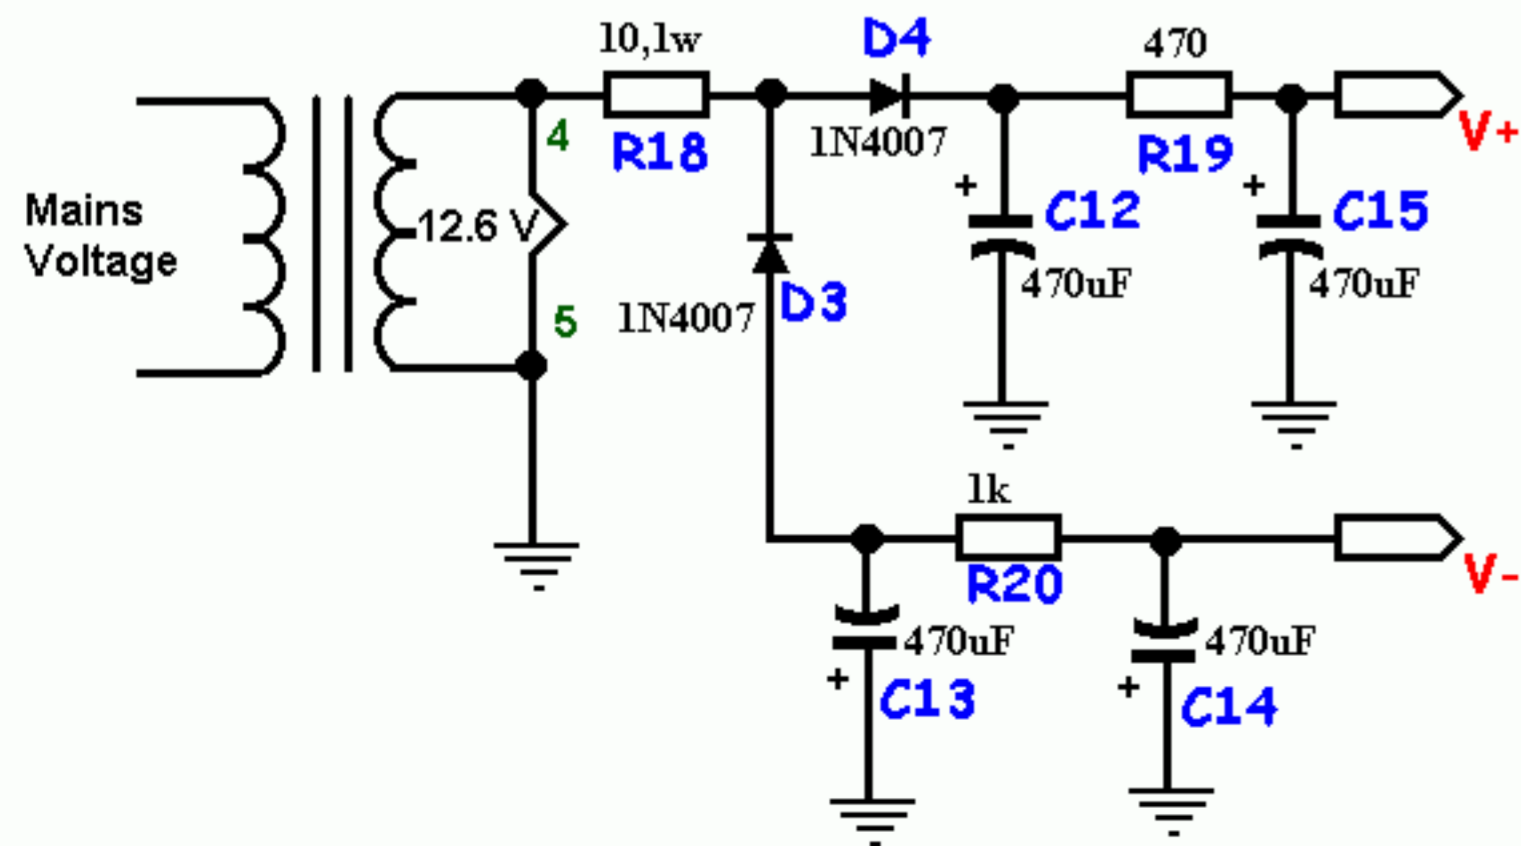

# Tube Driver

Drawn by: JD Sleep    Revision: 2003-12-09    General Guitar Gadgets    Copyright 2003 JD Sleep  
 Permission refused for posting/serving this diagram from any site other than [www.generalguitargadgets.com](http://www.generalguitargadgets.com)